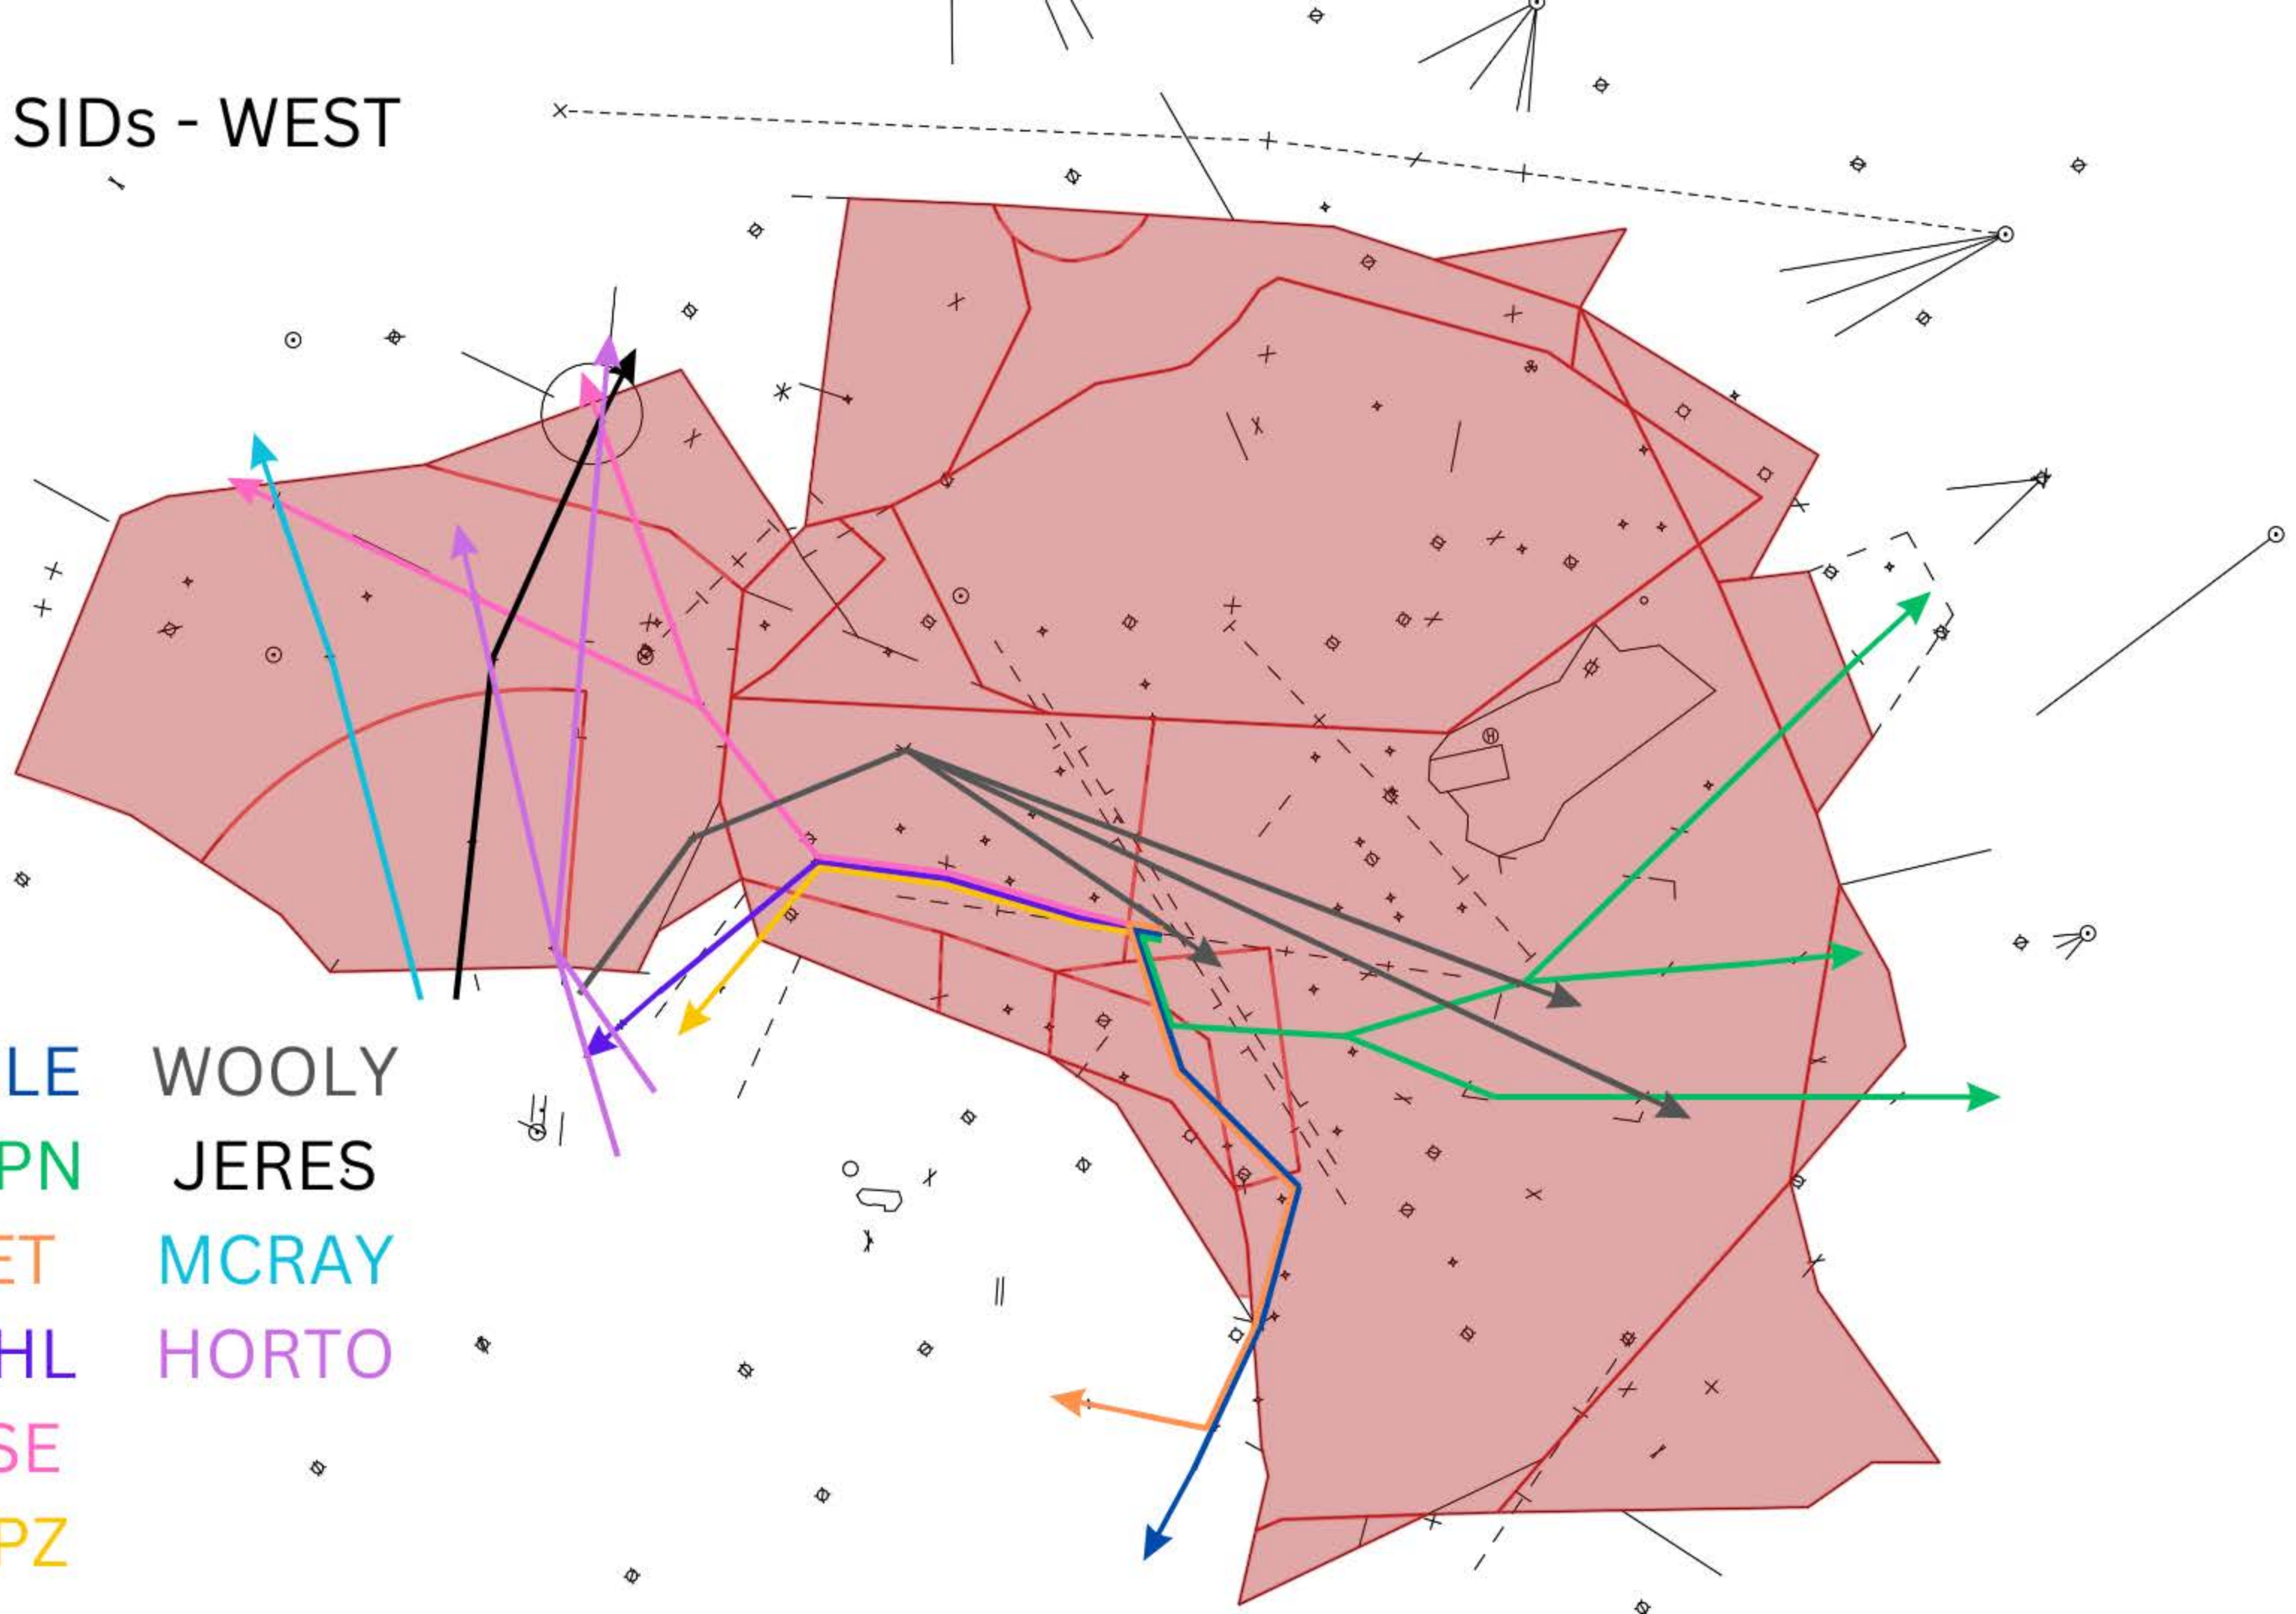

Chesapeake Area | Area Airspace Summary

vZDC-PCT-C-01 - 7 July 2025

Chesapeake Area | BUFFR (1H) | ALL

vZDC-PCT-C-01 - 7 July 2025

Chesapeake Area | BWIFS (1S) | West

vZDC-PCT-C-01 - 7 July 2025

Chesapeake Area | GRACO (1G) | East

vZDC-PCT-C-01 - 7 July 2025

Chesapeake Area | GRACO (1G) | West

vZDC-PCT-C-01 - 7 July 2025

Chesapeake Area | WOOLY (1W) | East

vZDC-PCT-C-01 - 7 July 2025

Chesapeake Area | WOOLY (1W) | West

vZDC-PCT-C-01 - 7 July 2025

Chesapeake Area | Adjacent TRACON Airspace

vZDC-PCT-C-01 - 7 July 2025

Chesapeake Area | Enroute Sectorization

vZDC-PCT-C-01 - 7 July 2025

CHP SIDs - EAST

- | | |
|-------|-------|
| CONLE | WOOLY |
| DUKPN | JERES |
| FIXET | MCRAV |
| FOXHL | HORTO |
| LINSE | |
| TERPZ | |

CHP SIDs - WEST

- CONLE
- WOOLY
- DUKPN
- JERES
- FIXET
- MCRAY
- FOXHL
- HORTO
- LINSE
- TERPZ

CHP STARs - EAST

- ANTHM
- MIIDY
- RAVNN
- TRISH
- EMI
- CLIPR
- SKILS
- DEALE

CHP STARS - WEST

- ANTHM
- MIIDY
- RAVNN
- TRISH
- EMI
- CLIPR
- SKILS
- DEALE