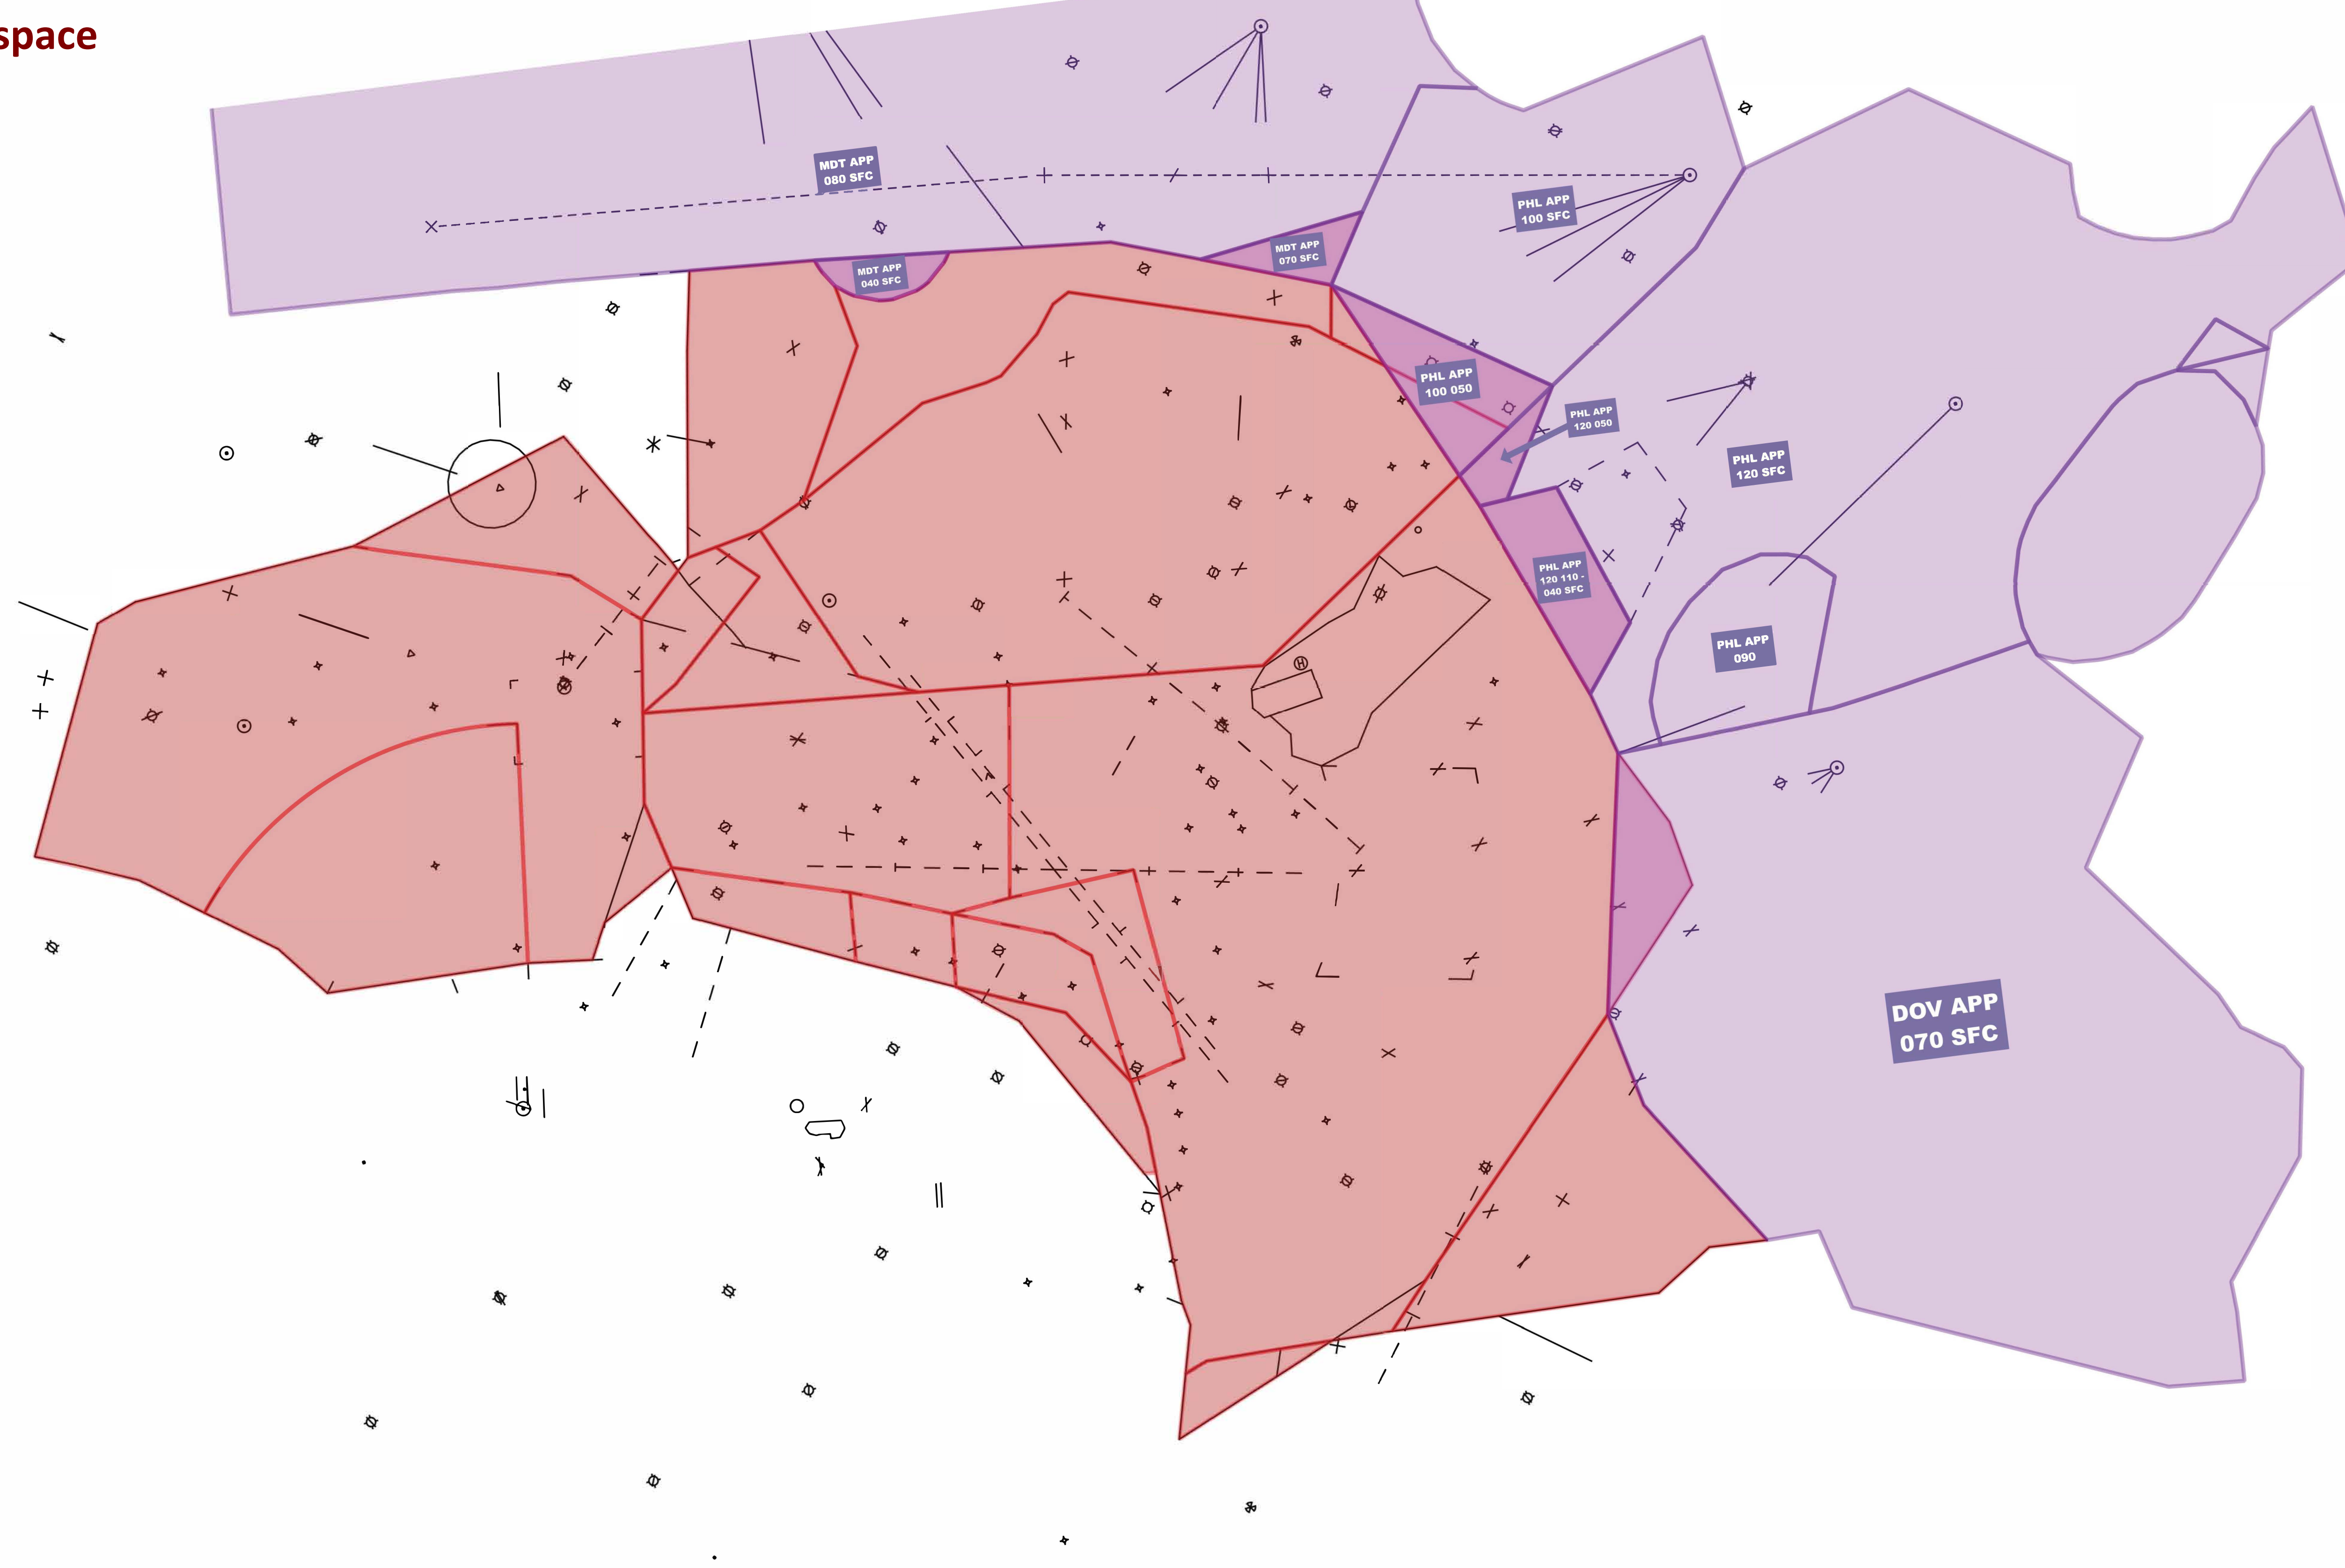

Chesapeake Area | Area Airspace Summary

vZDC-PCT-C-01 - 7 July 2025

Chesapeake Area | BUFFR (1H) | ALL

vZDC-PCT-C-01 - 7 July 2025

Chesapeake Area | BWIFS (1S) | West

vZDC-PCT-C-01 - 7 July 2025

Chesapeake Area | GRACO (1G) | East

vZDC-PCT-C-01 - 7 July 2025

Chesapeake Area | GRACO (1G) | West

vZDC-PCT-C-01 - 7 July 2025

Chesapeake Area | WOOLY (1W) | East

vZDC-PCT-C-01 - 7 July 2025

Chesapeake Area | WOOLY (1W) | West

vZDC-PCT-C-01 - 7 July 2025

Chesapeake Area | Adjacent TRACON Airspace

vZDC-PCT-C-01 - 7 July 2025

Chesapeake Area | Enroute Sectorization

vZDC-PCT-C-01 - 7 July 2025

CHP SIDs - EAST

- | | |
|-------|-------|
| CONLE | WOOLY |
| DUKPN | JERES |
| FIXET | MCRAV |
| FOXHL | HORTO |
| LINSE | |
| TERPZ | |

CHP SIDs - WEST

- CONLE
- WOOLY
- DUKPN
- JERES
- FIXET
- MCRAY
- FOXHL
- HORTO
- LINSE
- TERPZ

CHP STARs - EAST

- ANTHM
- MIIDY
- RAVNN
- TRISH
- EMI
- CLIPR
- SKILS
- DEALE

CHP STARS - WEST

- ANTHM
- MIIDY
- RAVNN
- TRISH
- EMI
- CLIPR
- SKILS
- DEALE