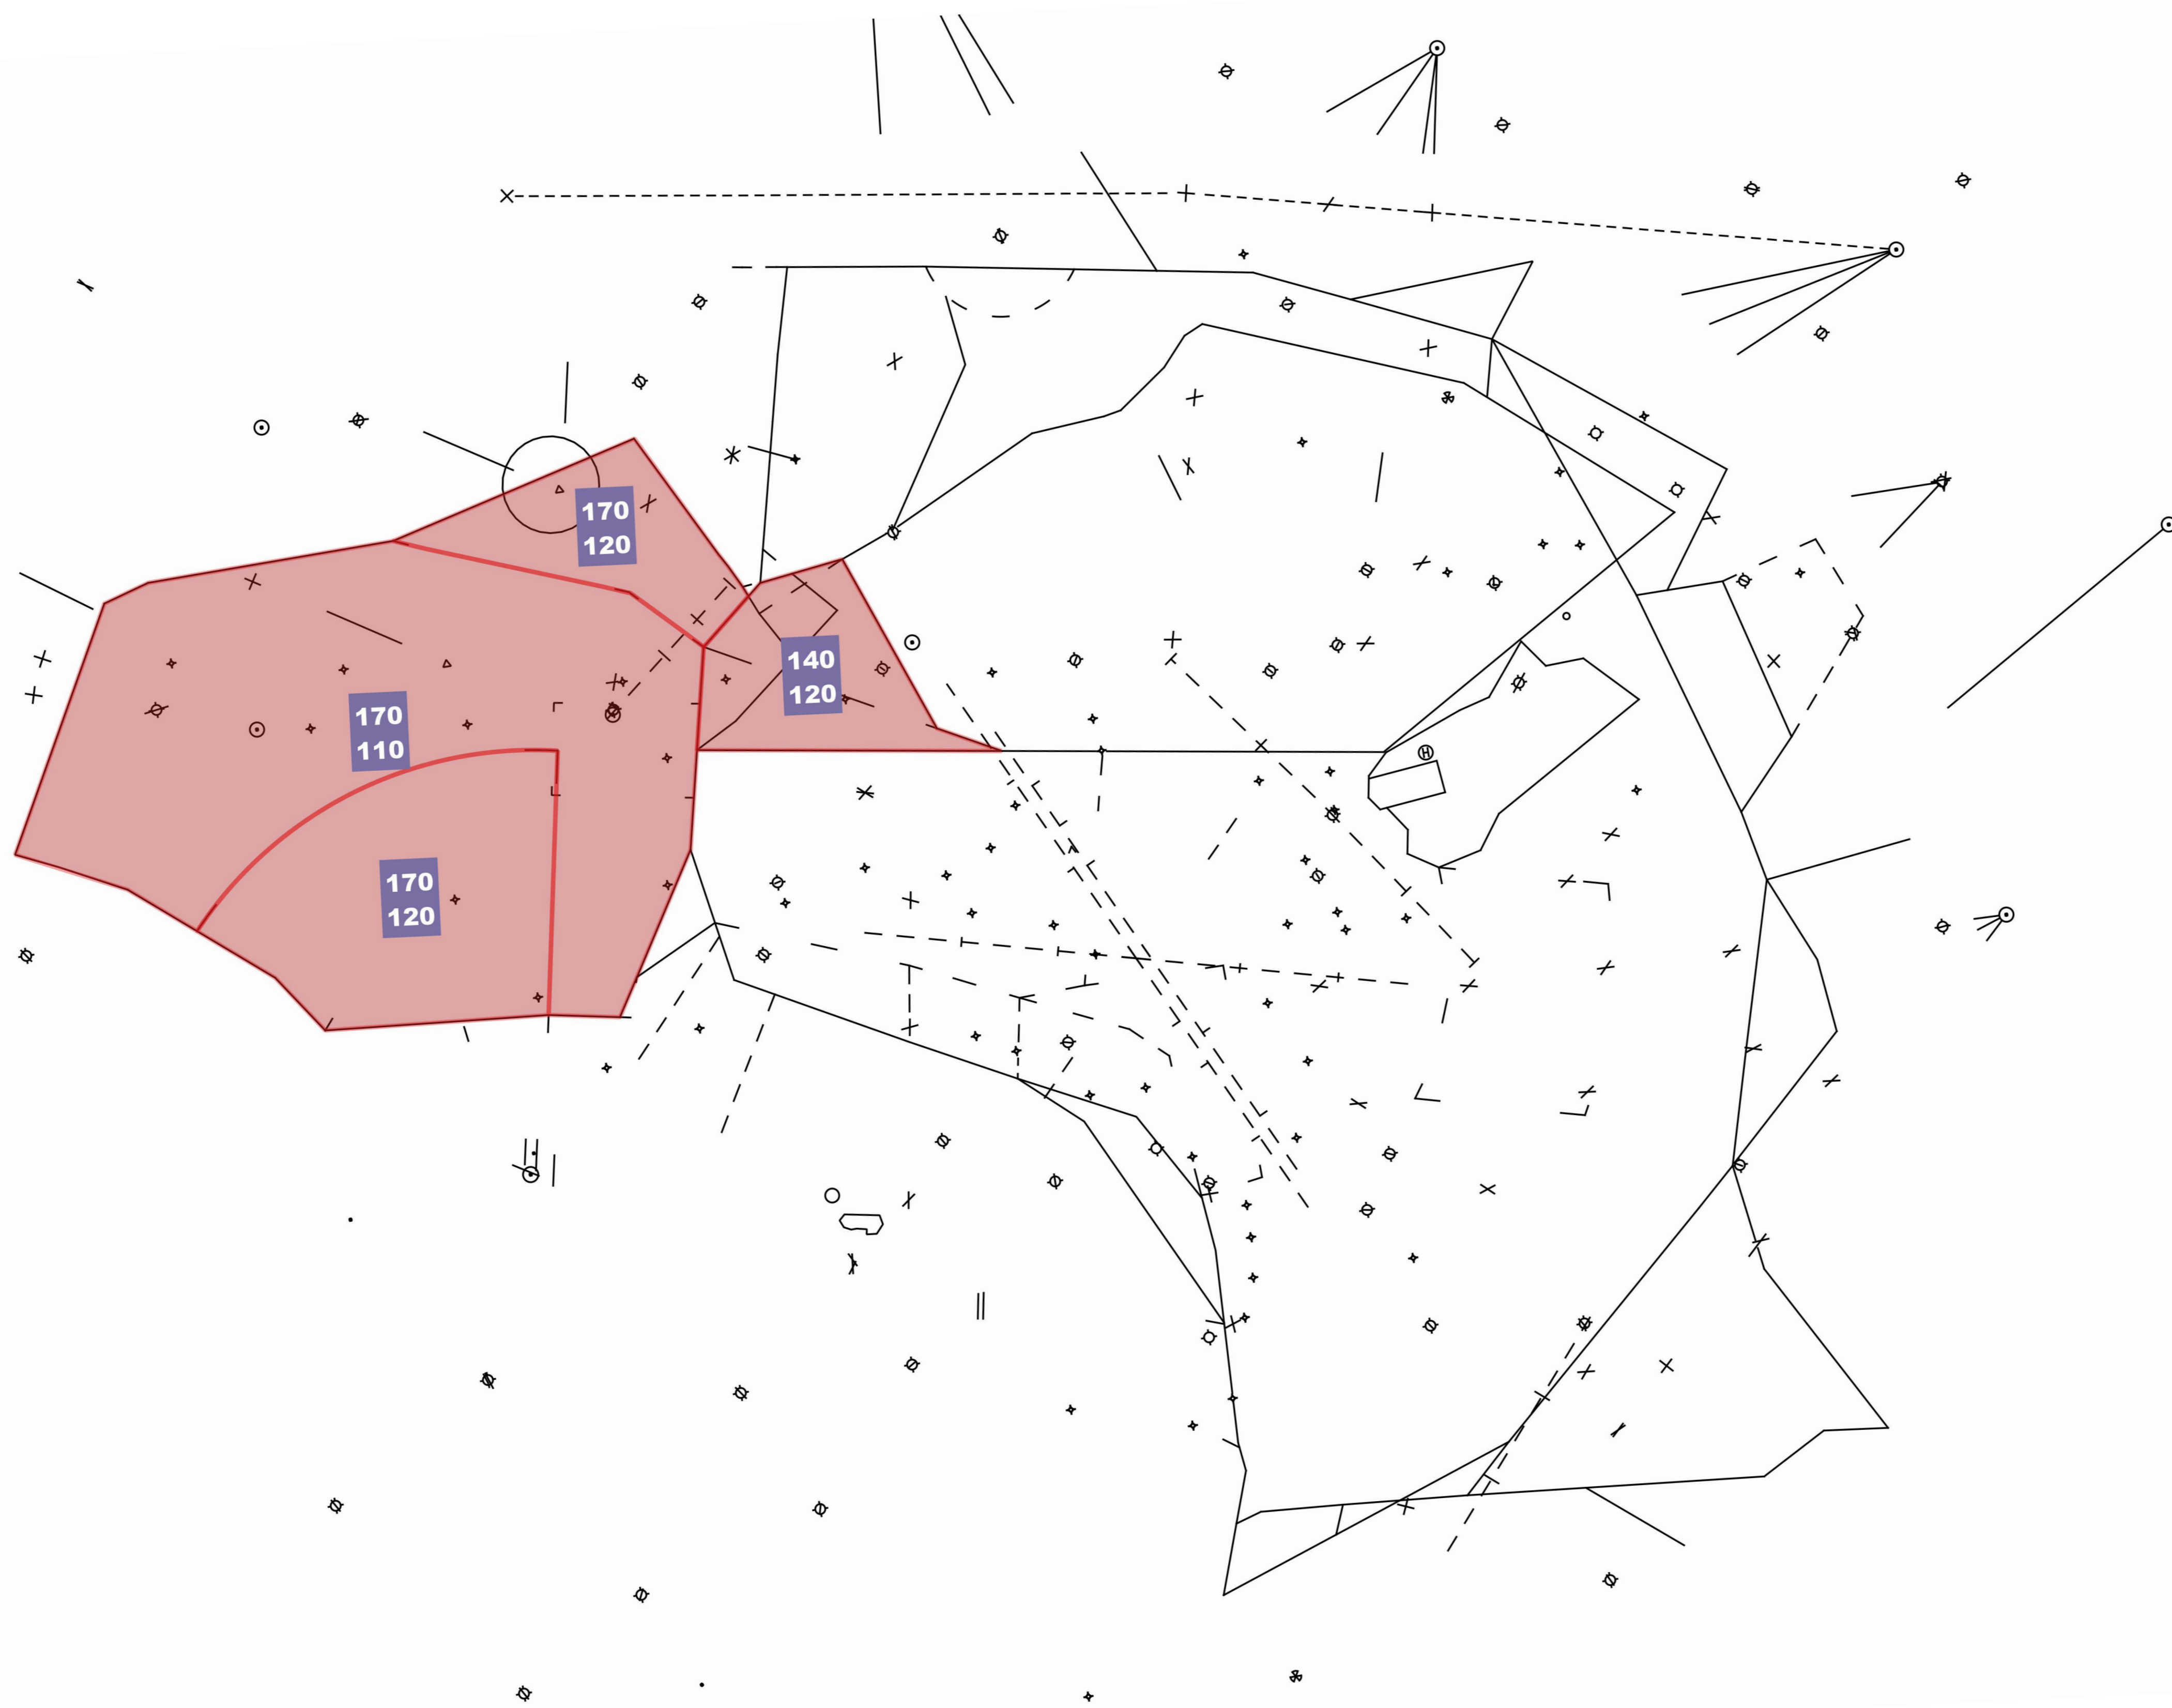

Chesapeake Area | Area Airspace Summary

vZDC-PCT-C-01 - 7 July 2025

Chesapeake Area | BUFFR (1H) | ALL

vZDC-PCT-C-01 - 7 July 2025

Chesapeake Area | BWIFS (1S) | West

vZDC-PCT-C-01 - 7 July 2025

Chesapeake Area | GRACO (1G) | East

vZDC-PCT-C-01 - 7 July 2025

Chesapeake Area | GRACO (1G) | West

vZDC-PCT-C-01 - 7 July 2025

Chesapeake Area | WOOLY (1W) | East

vZDC-PCT-C-01 - 7 July 2025

Chesapeake Area | WOOLY (1W) | West

vZDC-PCT-C-01 - 7 July 2025

Chesapeake Area | Adjacent TRACON Airspace

vZDC-PCT-C-01 - 7 July 2025

Chesapeake Area | Enroute Sectorization

vZDC-PCT-C-01 - 7 July 2025

CHP SIDs - EAST

- | | |
|-------|-------|
| CONLE | WOOLY |
| DUKPN | JERES |
| FIXET | MCRAV |
| FOXHL | HORTO |
| LINSE | |
| TERPZ | |

CHP SIDs - WEST

- CONLE
- WOOLY
- DUKPN
- JERES
- FIXET
- MCRAY
- FOXHL
- HORTO
- LINSE
- TERPZ

CHP STARs - EAST

- ANTHM
- MIIDY
- RAVNN
- TRISH
- EMI
- CLIPR
- SKILS
- DEALE

CHP STARS - WEST

- ANTHM
- MIIDY
- RAVNN
- TRISH
- EMI
- CLIPR
- SKILS
- DEALE