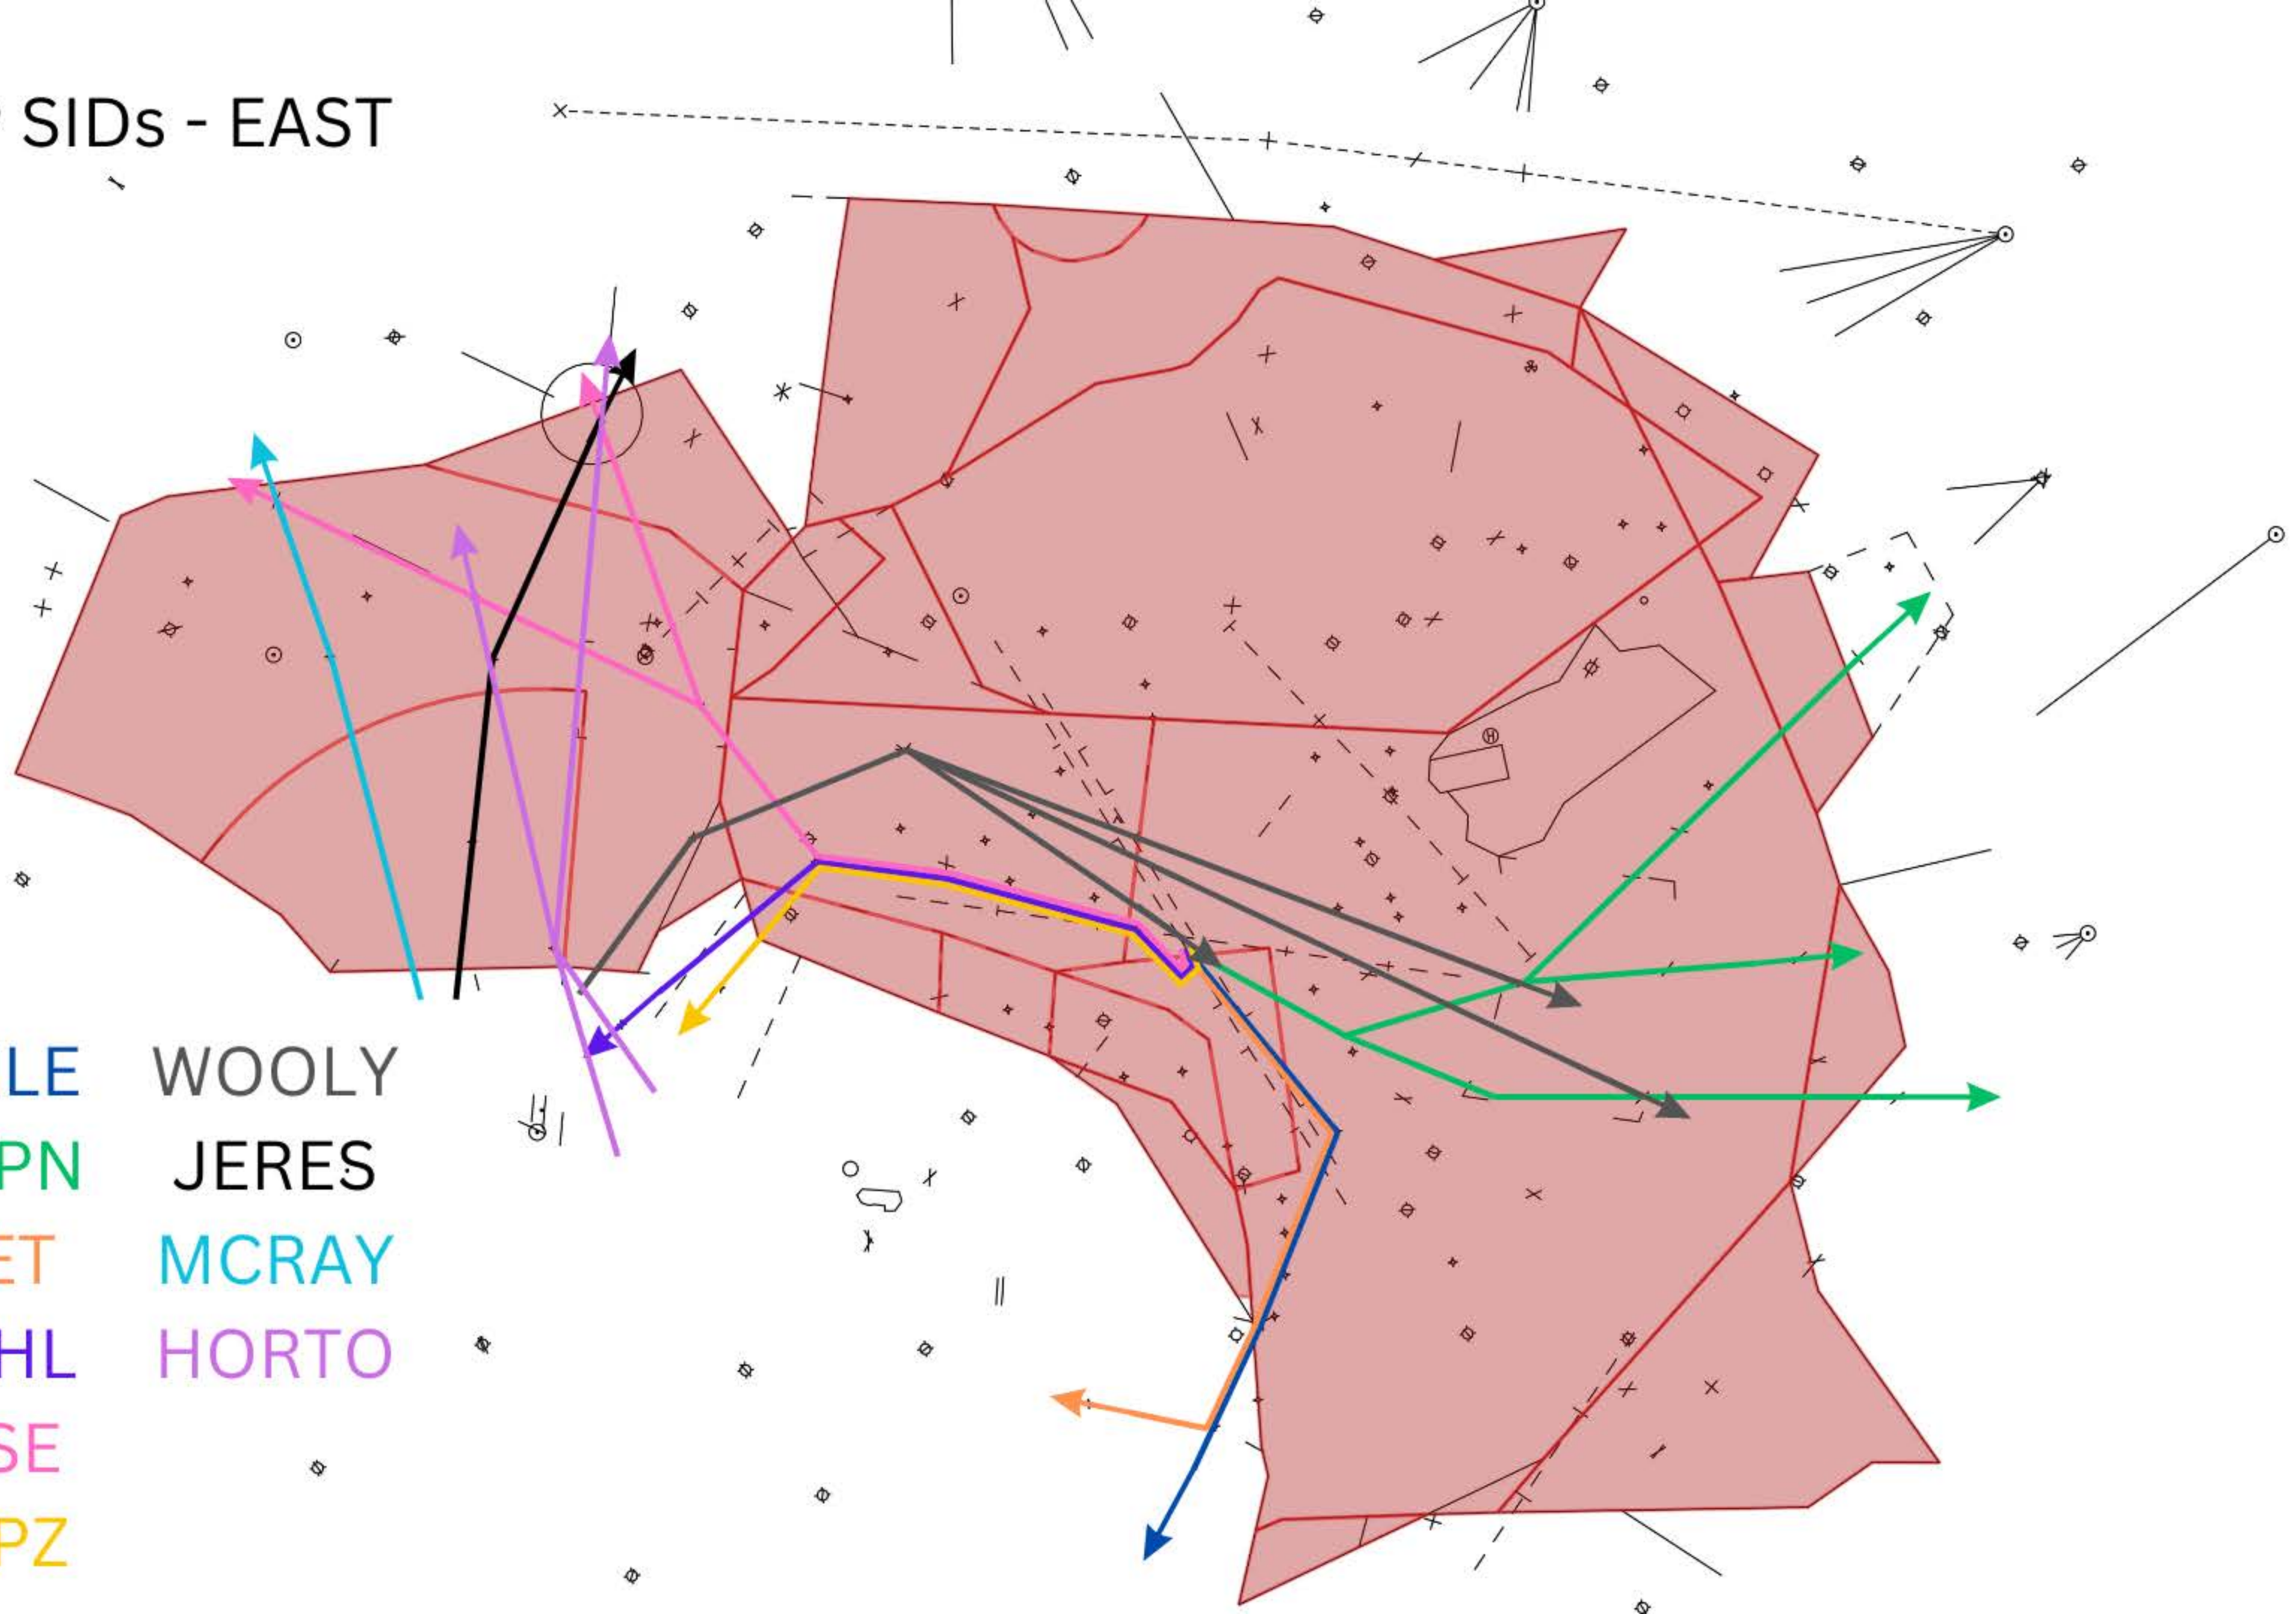

Chesapeake Area | Area Airspace Summary

vZDC-PCT-C-01 - 7 July 2025

Chesapeake Area | BUFFR (1H) | ALL

vZDC-PCT-C-01 - 7 July 2025

Chesapeake Area | BWIFS (1S) | West

vZDC-PCT-C-01 - 7 July 2025

Chesapeake Area | GRACO (1G) | East

vZDC-PCT-C-01 - 7 July 2025

Chesapeake Area | GRACO (1G) | West

vZDC-PCT-C-01 - 7 July 2025

Chesapeake Area | WOOLY (1W) | East

vZDC-PCT-C-01 - 7 July 2025

Chesapeake Area | WOOLY (1W) | West

vZDC-PCT-C-01 - 7 July 2025

Chesapeake Area | Adjacent TRACON Airspace

vZDC-PCT-C-01 - 7 July 2025

Chesapeake Area | Enroute Sectorization

vZDC-PCT-C-01 - 7 July 2025

CHP SIDs - EAST

- | | |
|-------|-------|
| CONLE | WOOLY |
| DUKPN | JERES |
| FIXET | MCRAV |
| FOXHL | HORTO |
| LINSE | |
| TERPZ | |

CHP SIDs - WEST

- CONLE
- WOOLY
- DUKPN
- JERES
- FIXET
- MCRAY
- FOXHL
- HORTO
- LINSE
- TERPZ

CHP STARs - EAST

- ANTHM
- MIIDY
- RAVNN
- TRISH
- EMI
- CLIPR
- SKILS
- DEALE

CHP STARS - WEST

- ANTHM
- MIIDY
- RAVNN
- TRISH
- EMI
- CLIPR
- SKILS
- DEALE