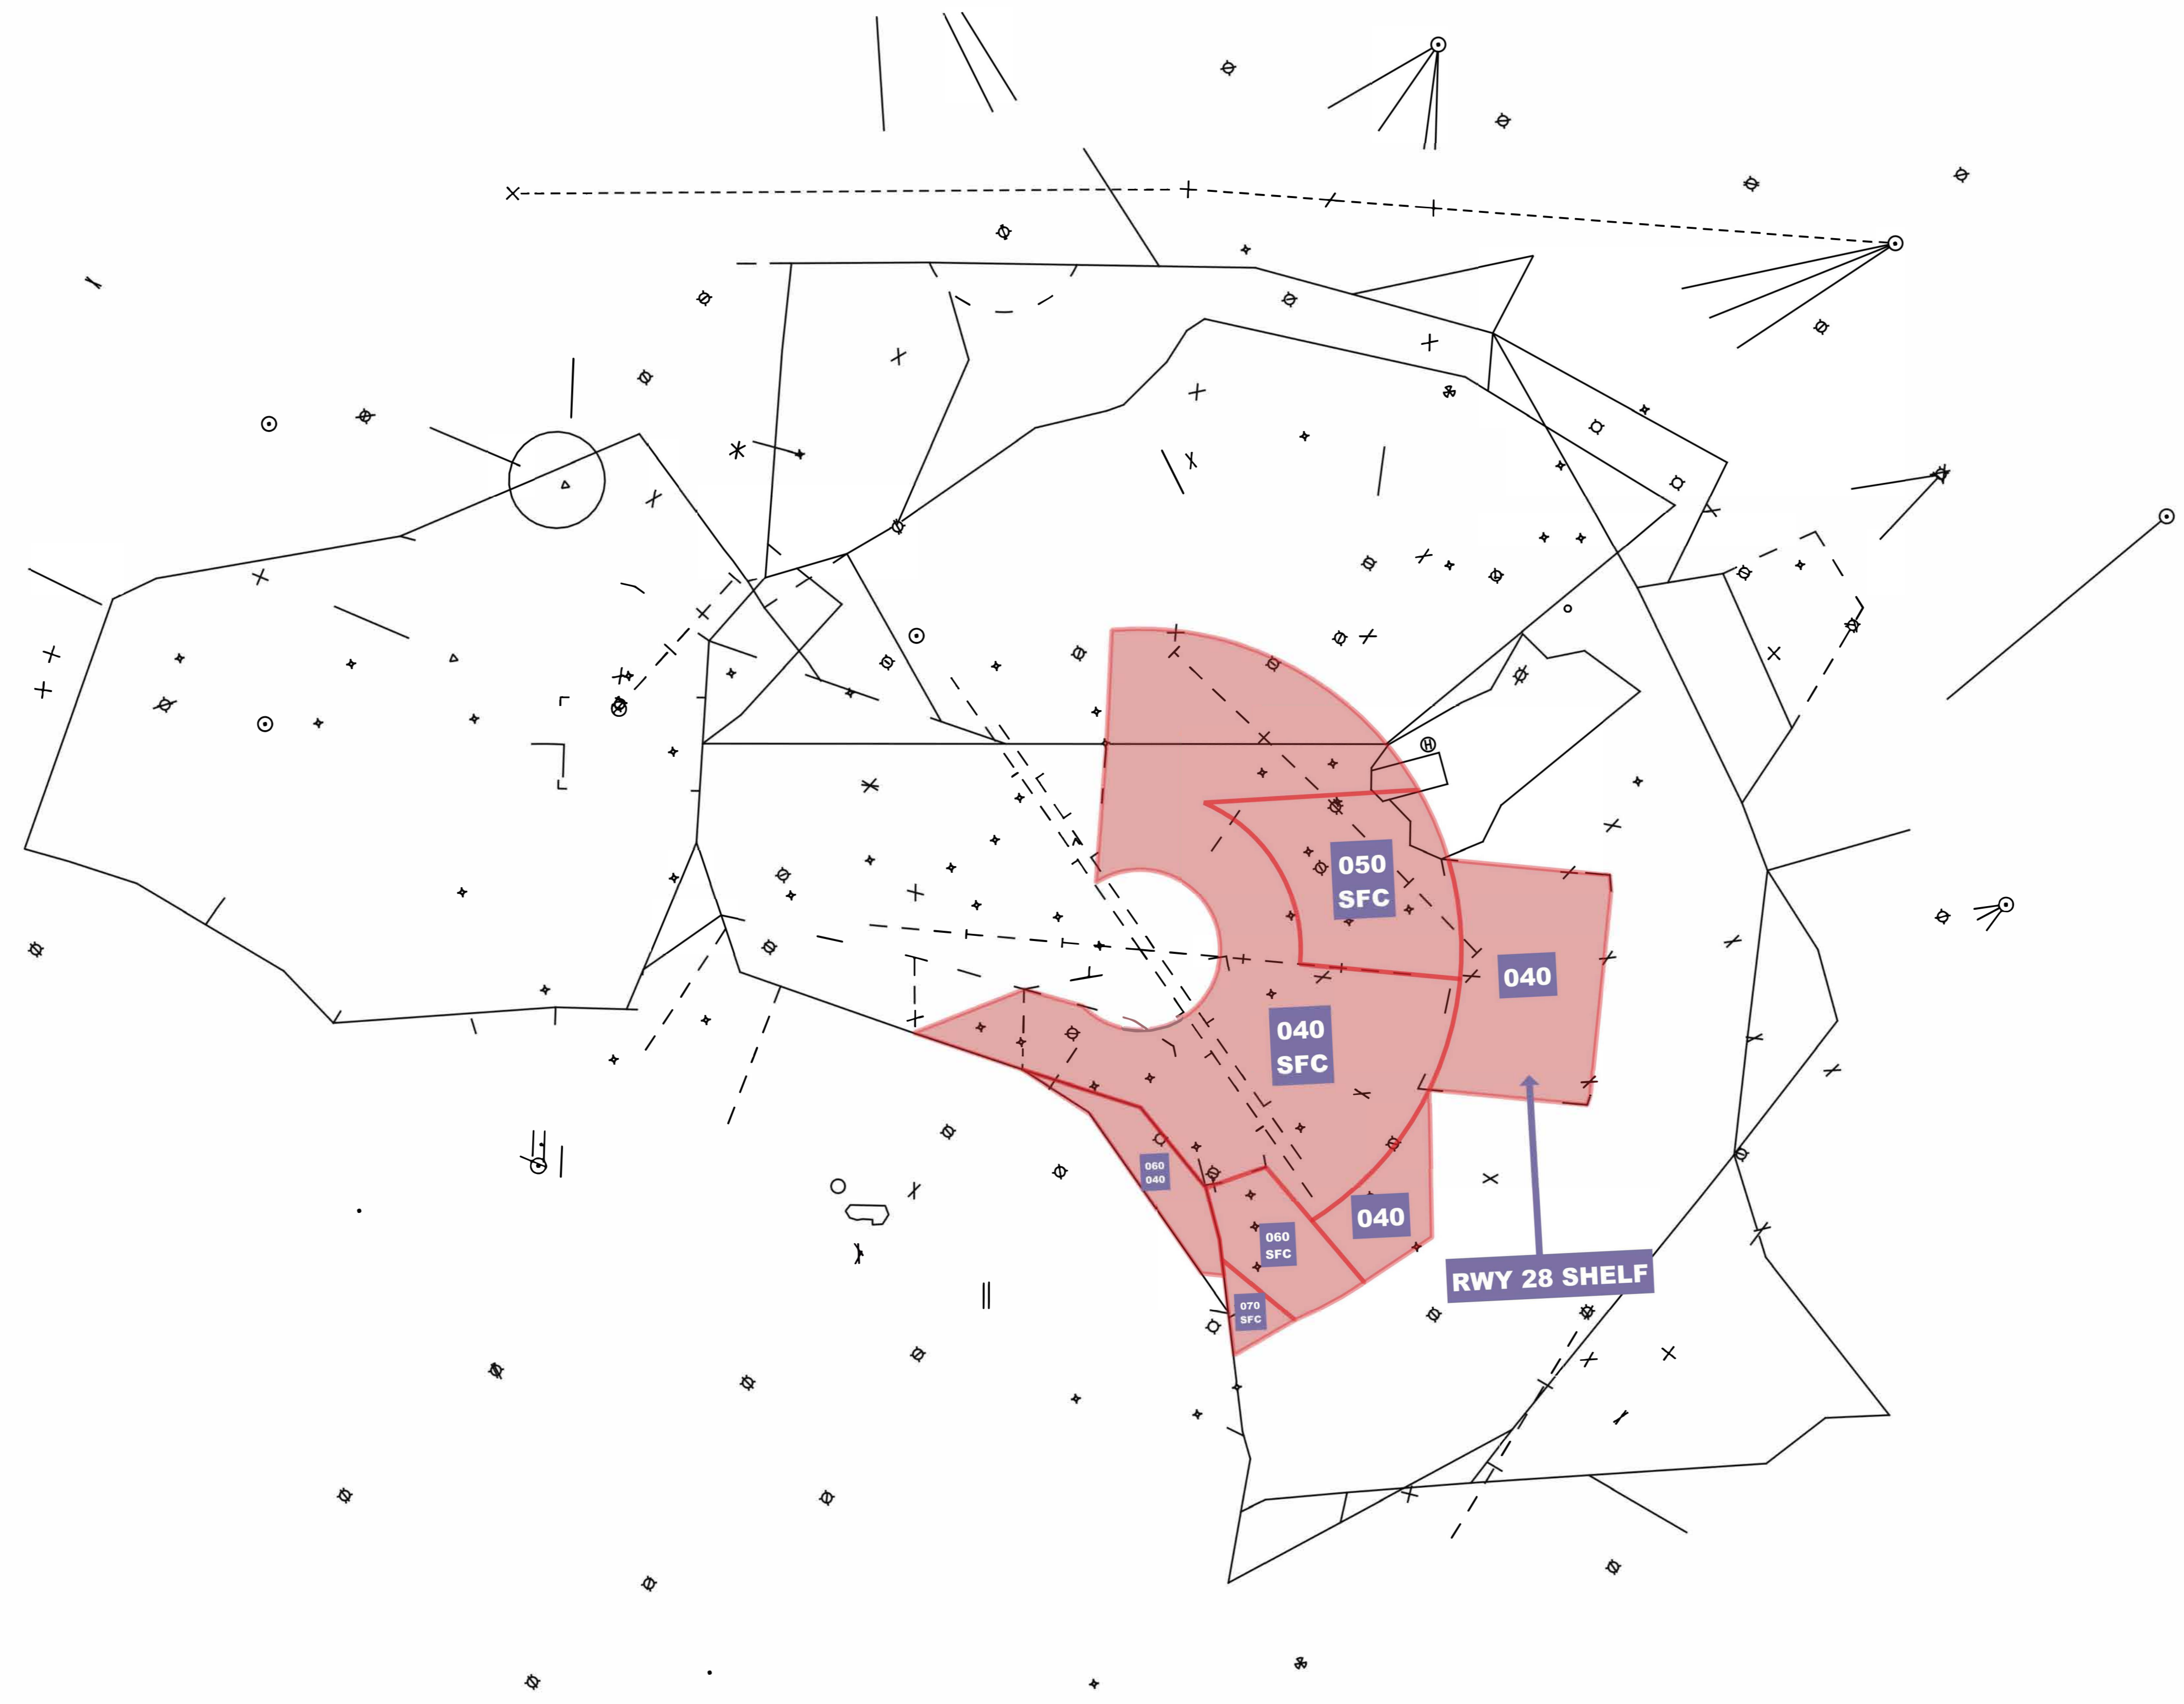

Chesapeake Area | Area Airspace Summary

vZDC-PCT-C-01 - 7 July 2025

Chesapeake Area | BUFFR (1H) | ALL

vZDC-PCT-C-01 - 7 July 2025

Chesapeake Area | BWIFS (1S) | West

vZDC-PCT-C-01 - 7 July 2025

Chesapeake Area | GRACO (1G) | East

vZDC-PCT-C-01 - 7 July 2025

Chesapeake Area | GRACO (1G) | West

vZDC-PCT-C-01 - 7 July 2025

Chesapeake Area | WOOLY (1W) | East

vZDC-PCT-C-01 - 7 July 2025

Chesapeake Area | WOOLY (1W) | West

vZDC-PCT-C-01 - 7 July 2025

Chesapeake Area | Adjacent TRACON Airspace

vZDC-PCT-C-01 - 7 July 2025

Chesapeake Area | Enroute Sectorization

vZDC-PCT-C-01 - 7 July 2025

CHP SIDs - EAST

- | | |
|-------|-------|
| CONLE | WOOLY |
| DUKPN | JERES |
| FIXET | MCRAV |
| FOXHL | HORTO |
| LINSE | |
| TERPZ | |

CHP SIDs - WEST

- CONLE
- WOOLY
- DUKPN
- JERES
- FIXET
- MCRAY
- FOXHL
- HORTO
- LINSE
- TERPZ

CHP STARs - EAST

- ANTHM
- MIIDY
- RAVNN
- TRISH
- EMI
- CLIPR
- SKILS
- DEALE

CHP STARS - WEST

- ANTHM
- MIIDY
- RAVNN
- TRISH
- EMI
- CLIPR
- SKILS
- DEALE