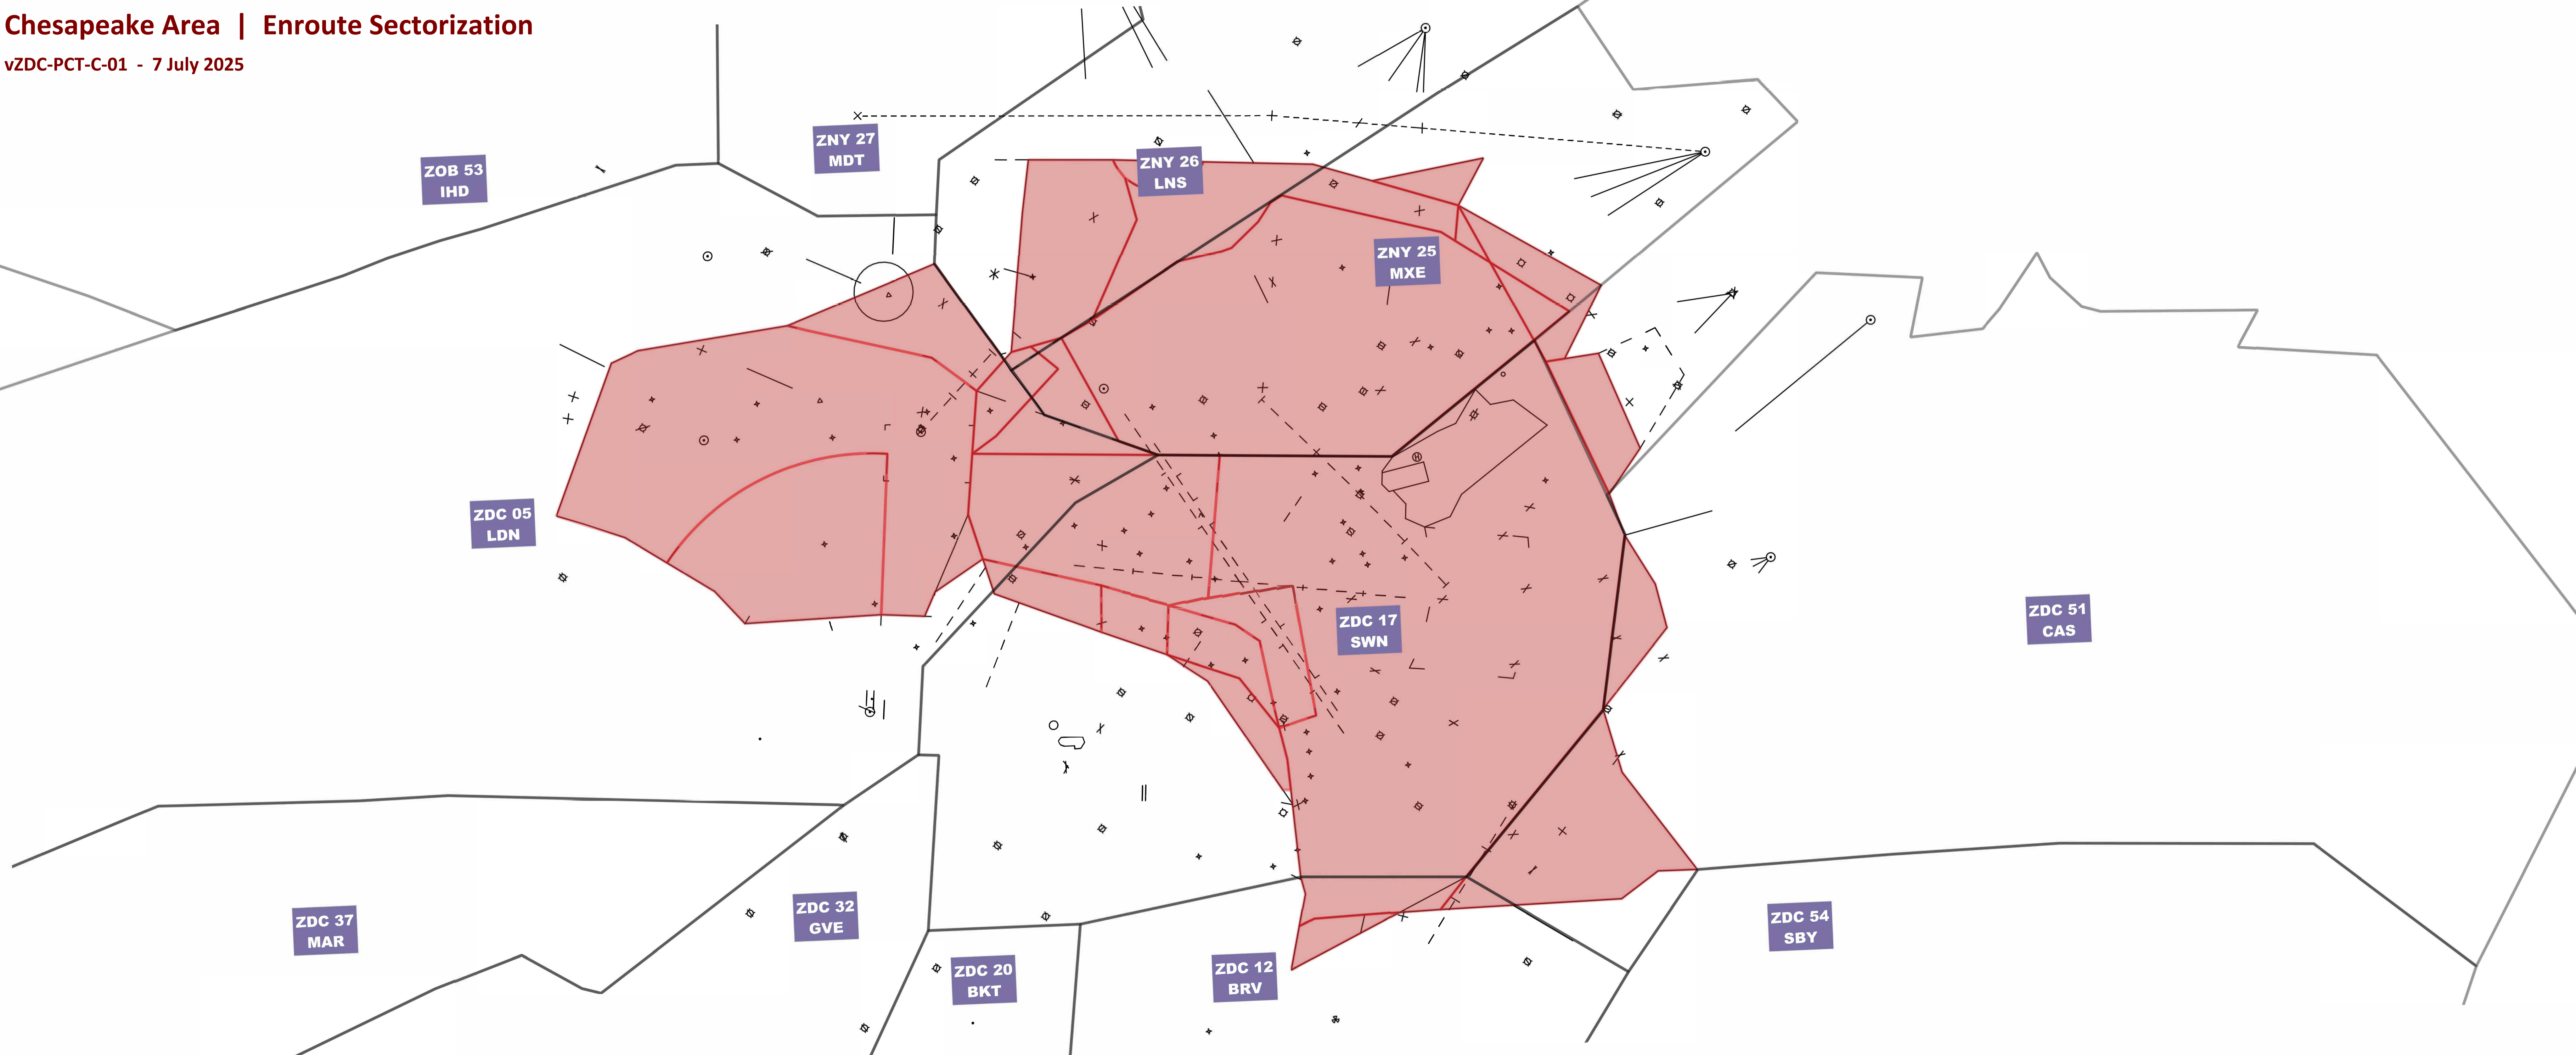

Chesapeake Area | Area Airspace Summary

vZDC-PCT-C-01 - 7 July 2025

Chesapeake Area | BUFFR (1H) | ALL

vZDC-PCT-C-01 - 7 July 2025

Chesapeake Area | BWIFS (1S) | West

vZDC-PCT-C-01 - 7 July 2025

Chesapeake Area | GRACO (1G) | East

vZDC-PCT-C-01 - 7 July 2025

Chesapeake Area | GRACO (1G) | West

vZDC-PCT-C-01 - 7 July 2025

Chesapeake Area | WOOLY (1W) | East

vZDC-PCT-C-01 - 7 July 2025

Chesapeake Area | WOOLY (1W) | West

vZDC-PCT-C-01 - 7 July 2025

Chesapeake Area | Adjacent TRACON Airspace

vZDC-PCT-C-01 - 7 July 2025

Chesapeake Area | Enroute Sectorization

vZDC-PCT-C-01 - 7 July 2025

CHP SIDs - EAST

- | | |
|-------|-------|
| CONLE | WOOLY |
| DUKPN | JERES |
| FIXET | MCRAV |
| FOXHL | HORTO |
| LINSE | |
| TERPZ | |

CHP SIDs - WEST

- CONLE
- WOOLY
- DUKPN
- JERES
- FIXET
- MCRAY
- FOXHL
- HORTO
- LINSE
- TERPZ

CHP STARs - EAST

- ANTHM
- MIIDY
- RAVNN
- TRISH
- EMI
- CLIPR
- SKILS
- DEALE

CHP STARS - WEST

- ANTHM
- MIIDY
- RAVNN
- TRISH
- EMI
- CLIPR
- SKILS
- DEALE