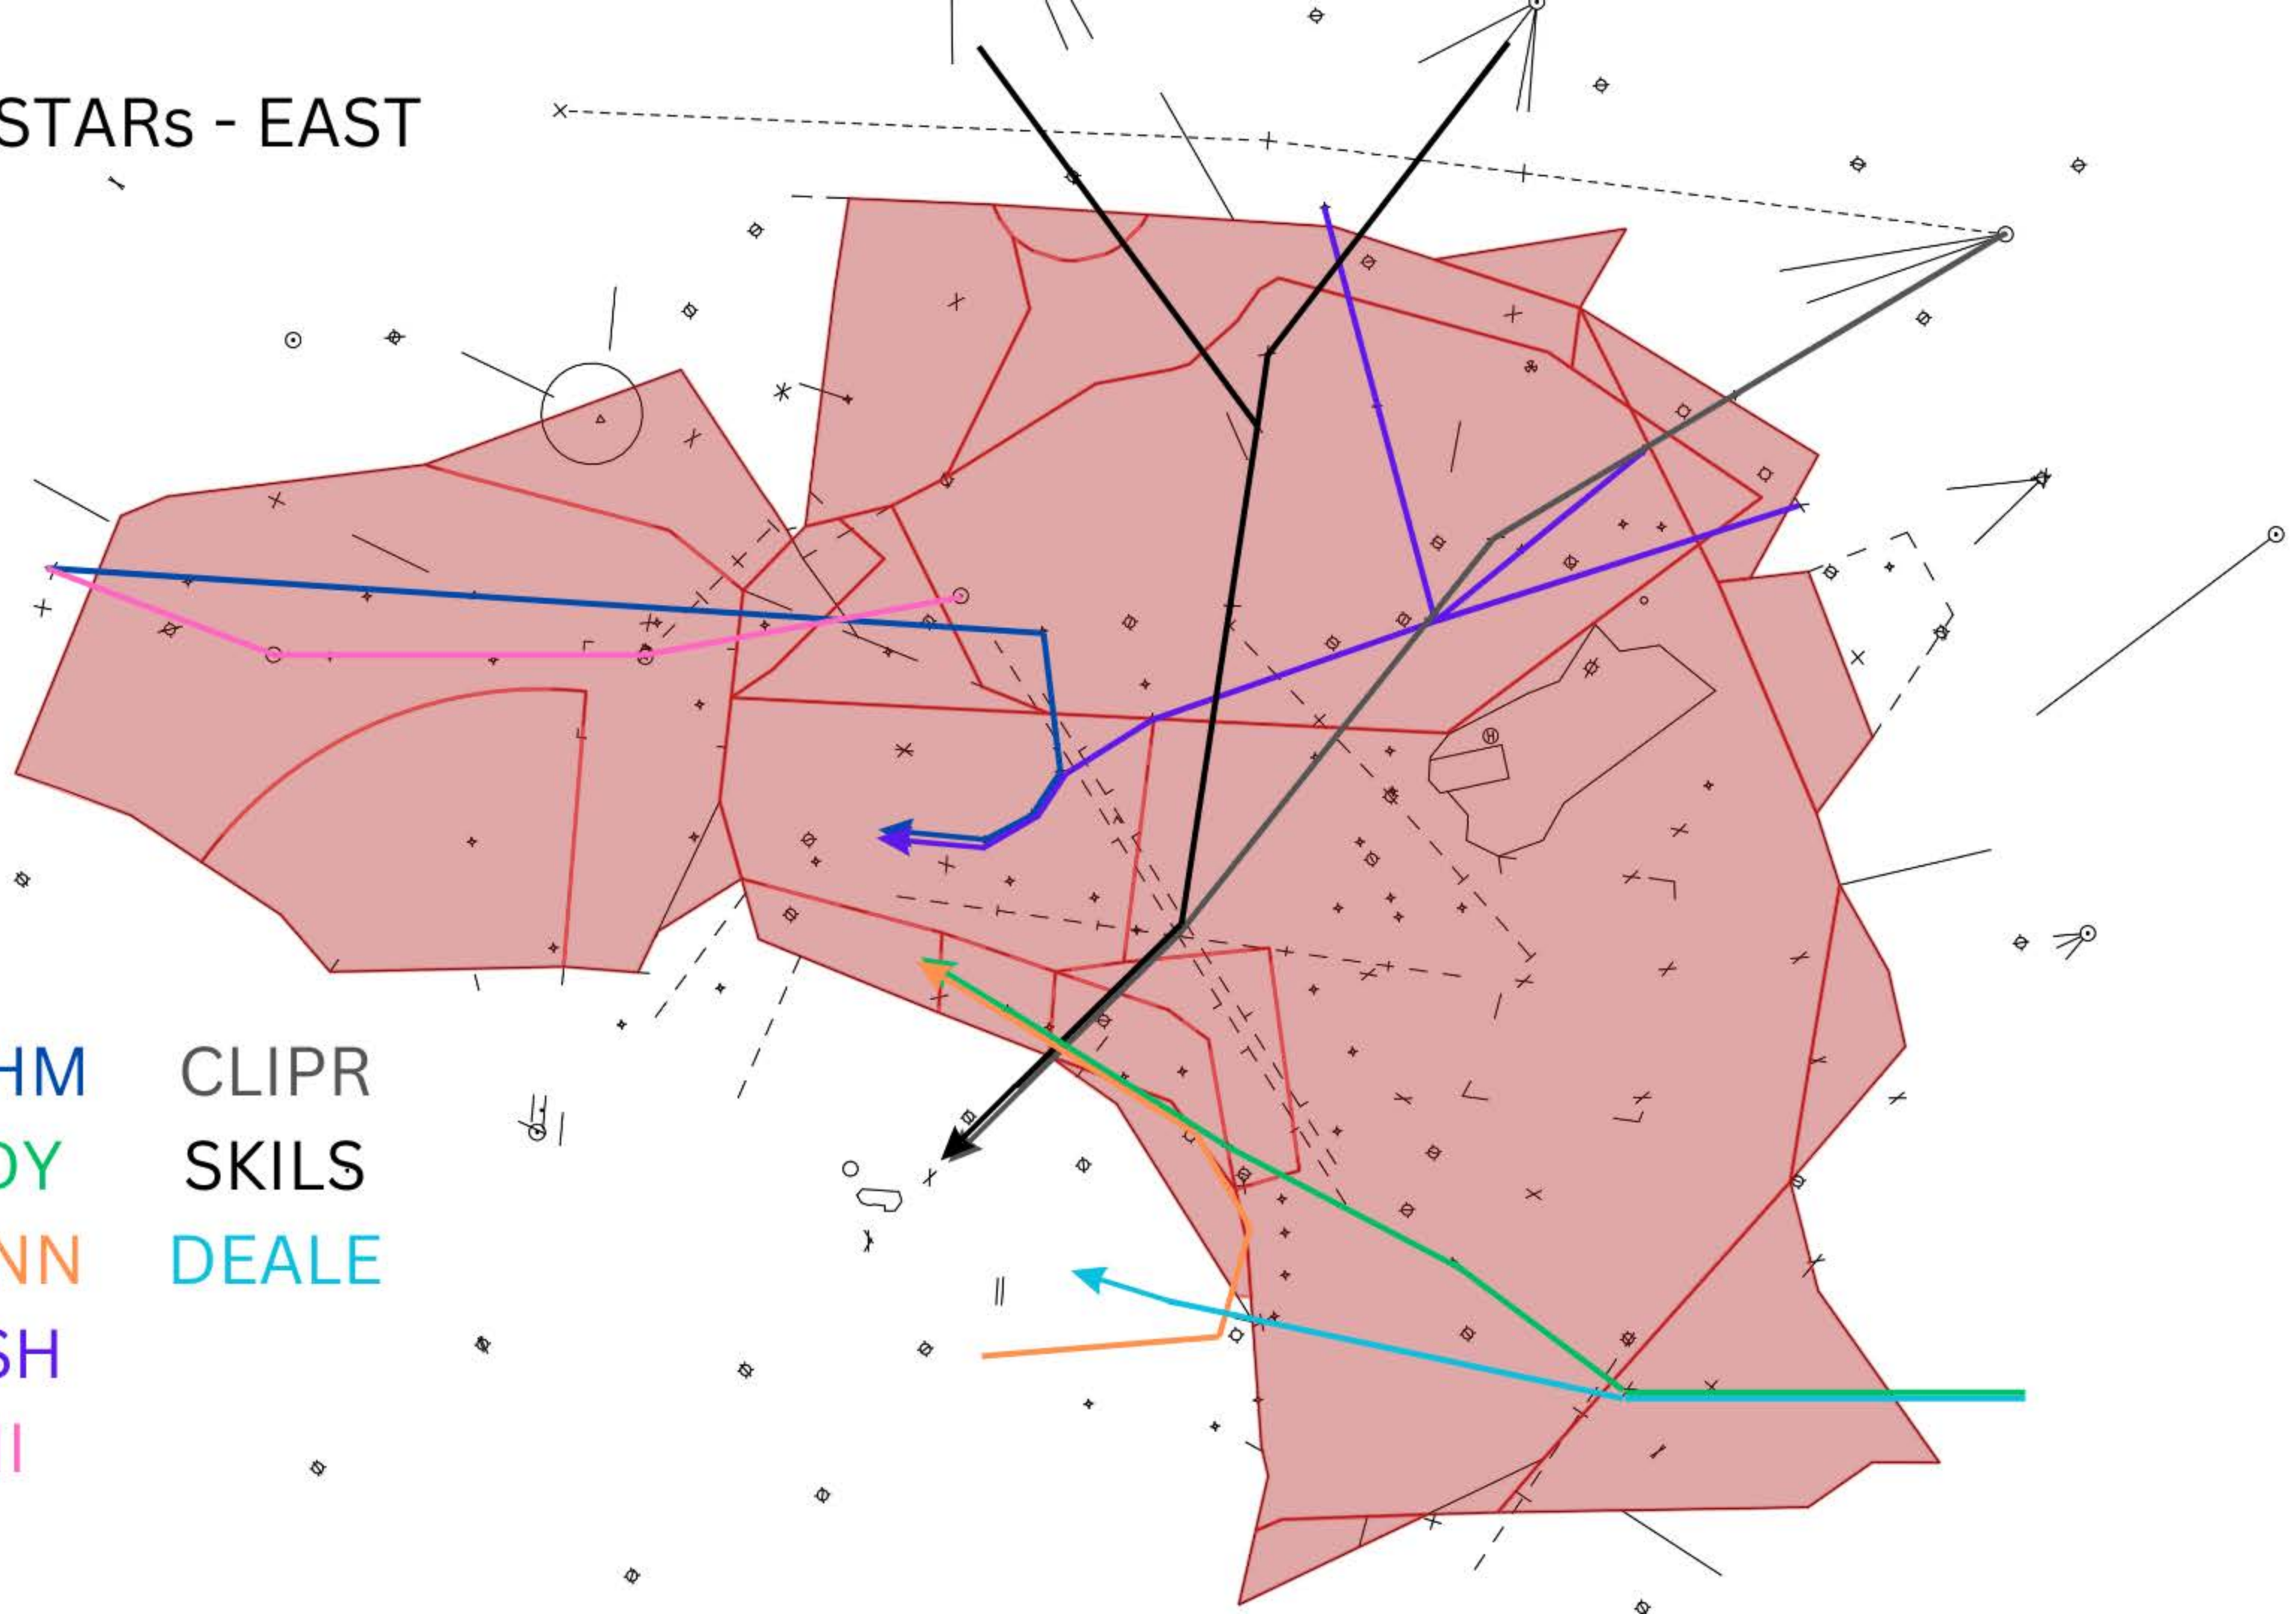

Chesapeake Area | Area Airspace Summary

vZDC-PCT-C-01 - 7 July 2025

Chesapeake Area | BUFFR (1H) | ALL

vZDC-PCT-C-01 - 7 July 2025

Chesapeake Area | BWIFS (1S) | West

vZDC-PCT-C-01 - 7 July 2025

Chesapeake Area | GRACO (1G) | East

vZDC-PCT-C-01 - 7 July 2025

Chesapeake Area | GRACO (1G) | West

vZDC-PCT-C-01 - 7 July 2025

Chesapeake Area | WOOLY (1W) | East

vZDC-PCT-C-01 - 7 July 2025

Chesapeake Area | WOOLY (1W) | West

vZDC-PCT-C-01 - 7 July 2025

Chesapeake Area | Adjacent TRACON Airspace

vZDC-PCT-C-01 - 7 July 2025

Chesapeake Area | Enroute Sectorization

vZDC-PCT-C-01 - 7 July 2025

CHP SIDs - EAST

- | | |
|-------|-------|
| CONLE | WOOLY |
| DUKPN | JERES |
| FIXET | MCRAV |
| FOXHL | HORTO |
| LINSE | |
| TERPZ | |

CHP SIDs - WEST

- CONLE
- WOOLY
- DUKPN
- JERES
- FIXET
- MCRAY
- FOXHL
- HORTO
- LINSE
- TERPZ

CHP STARs - EAST

- ANTHM
- MIIDY
- RAVNN
- TRISH
- EMI
- CLIPR
- SKILS
- DEALE

CHP STARS - WEST

- ANTHM
- MIIDY
- RAVNN
- TRISH
- EMI
- CLIPR
- SKILS
- DEALE