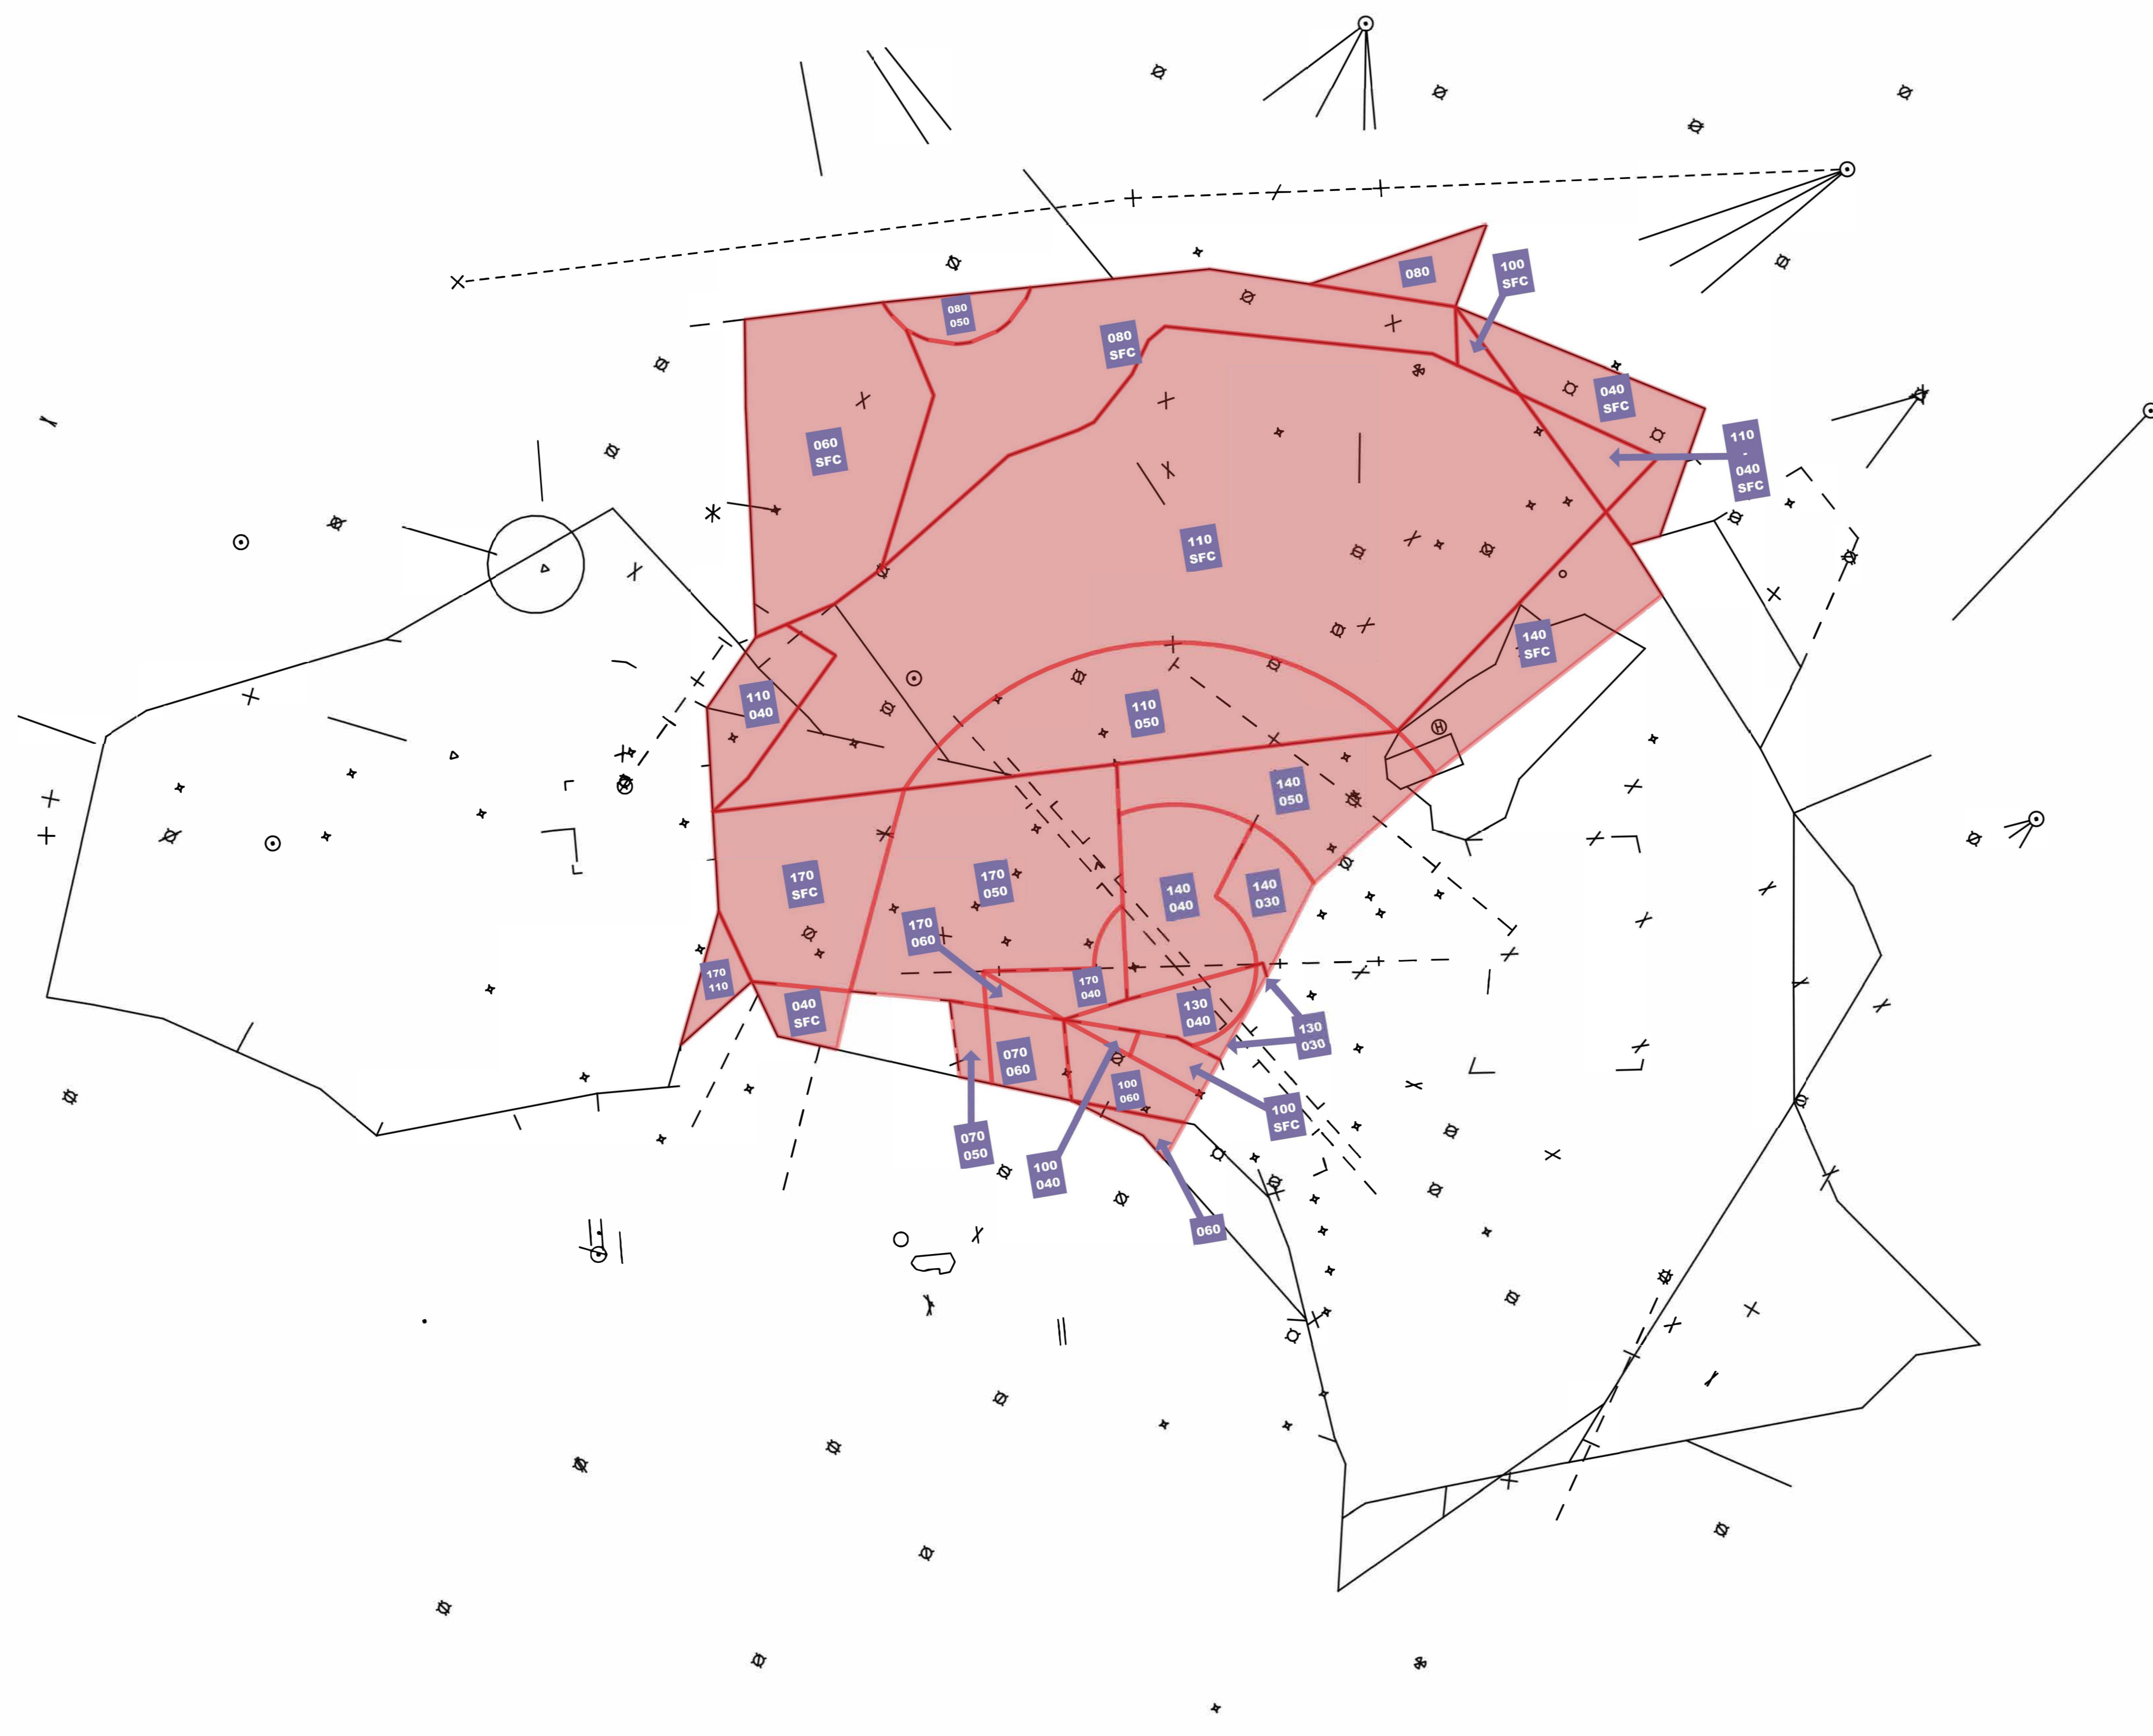

Chesapeake Area | Area Airspace Summary

vZDC-PCT-C-01 - 7 July 2025

Chesapeake Area | BUFFR (1H) | ALL

vZDC-PCT-C-01 - 7 July 2025

Chesapeake Area | BWIFS (1S) | West

vZDC-PCT-C-01 - 7 July 2025

Chesapeake Area | GRACO (1G) | East

vZDC-PCT-C-01 - 7 July 2025

Chesapeake Area | GRACO (1G) | West

vZDC-PCT-C-01 - 7 July 2025

Chesapeake Area | WOOLY (1W) | East

vZDC-PCT-C-01 - 7 July 2025

Chesapeake Area | WOOLY (1W) | West

vZDC-PCT-C-01 - 7 July 2025

Chesapeake Area | Adjacent TRACON Airspace

vZDC-PCT-C-01 - 7 July 2025

Chesapeake Area | Enroute Sectorization

vZDC-PCT-C-01 - 7 July 2025

CHP SIDs - EAST

- | | |
|-------|-------|
| CONLE | WOOLY |
| DUKPN | JERES |
| FIXET | MCRAV |
| FOXHL | HORTO |
| LINSE | |
| TERPZ | |

CHP SIDs - WEST

- CONLE
- WOOLY
- DUKPN
- JERES
- FIXET
- MCRAY
- FOXHL
- HORTO
- LINSE
- TERPZ

CHP STARs - EAST

- ANTHM
- MIIDY
- RAVNN
- TRISH
- EMI
- CLIPR
- SKILS
- DEALE

CHP STARS - WEST

- ANTHM
- MIIDY
- RAVNN
- TRISH
- EMI
- CLIPR
- SKILS
- DEALE