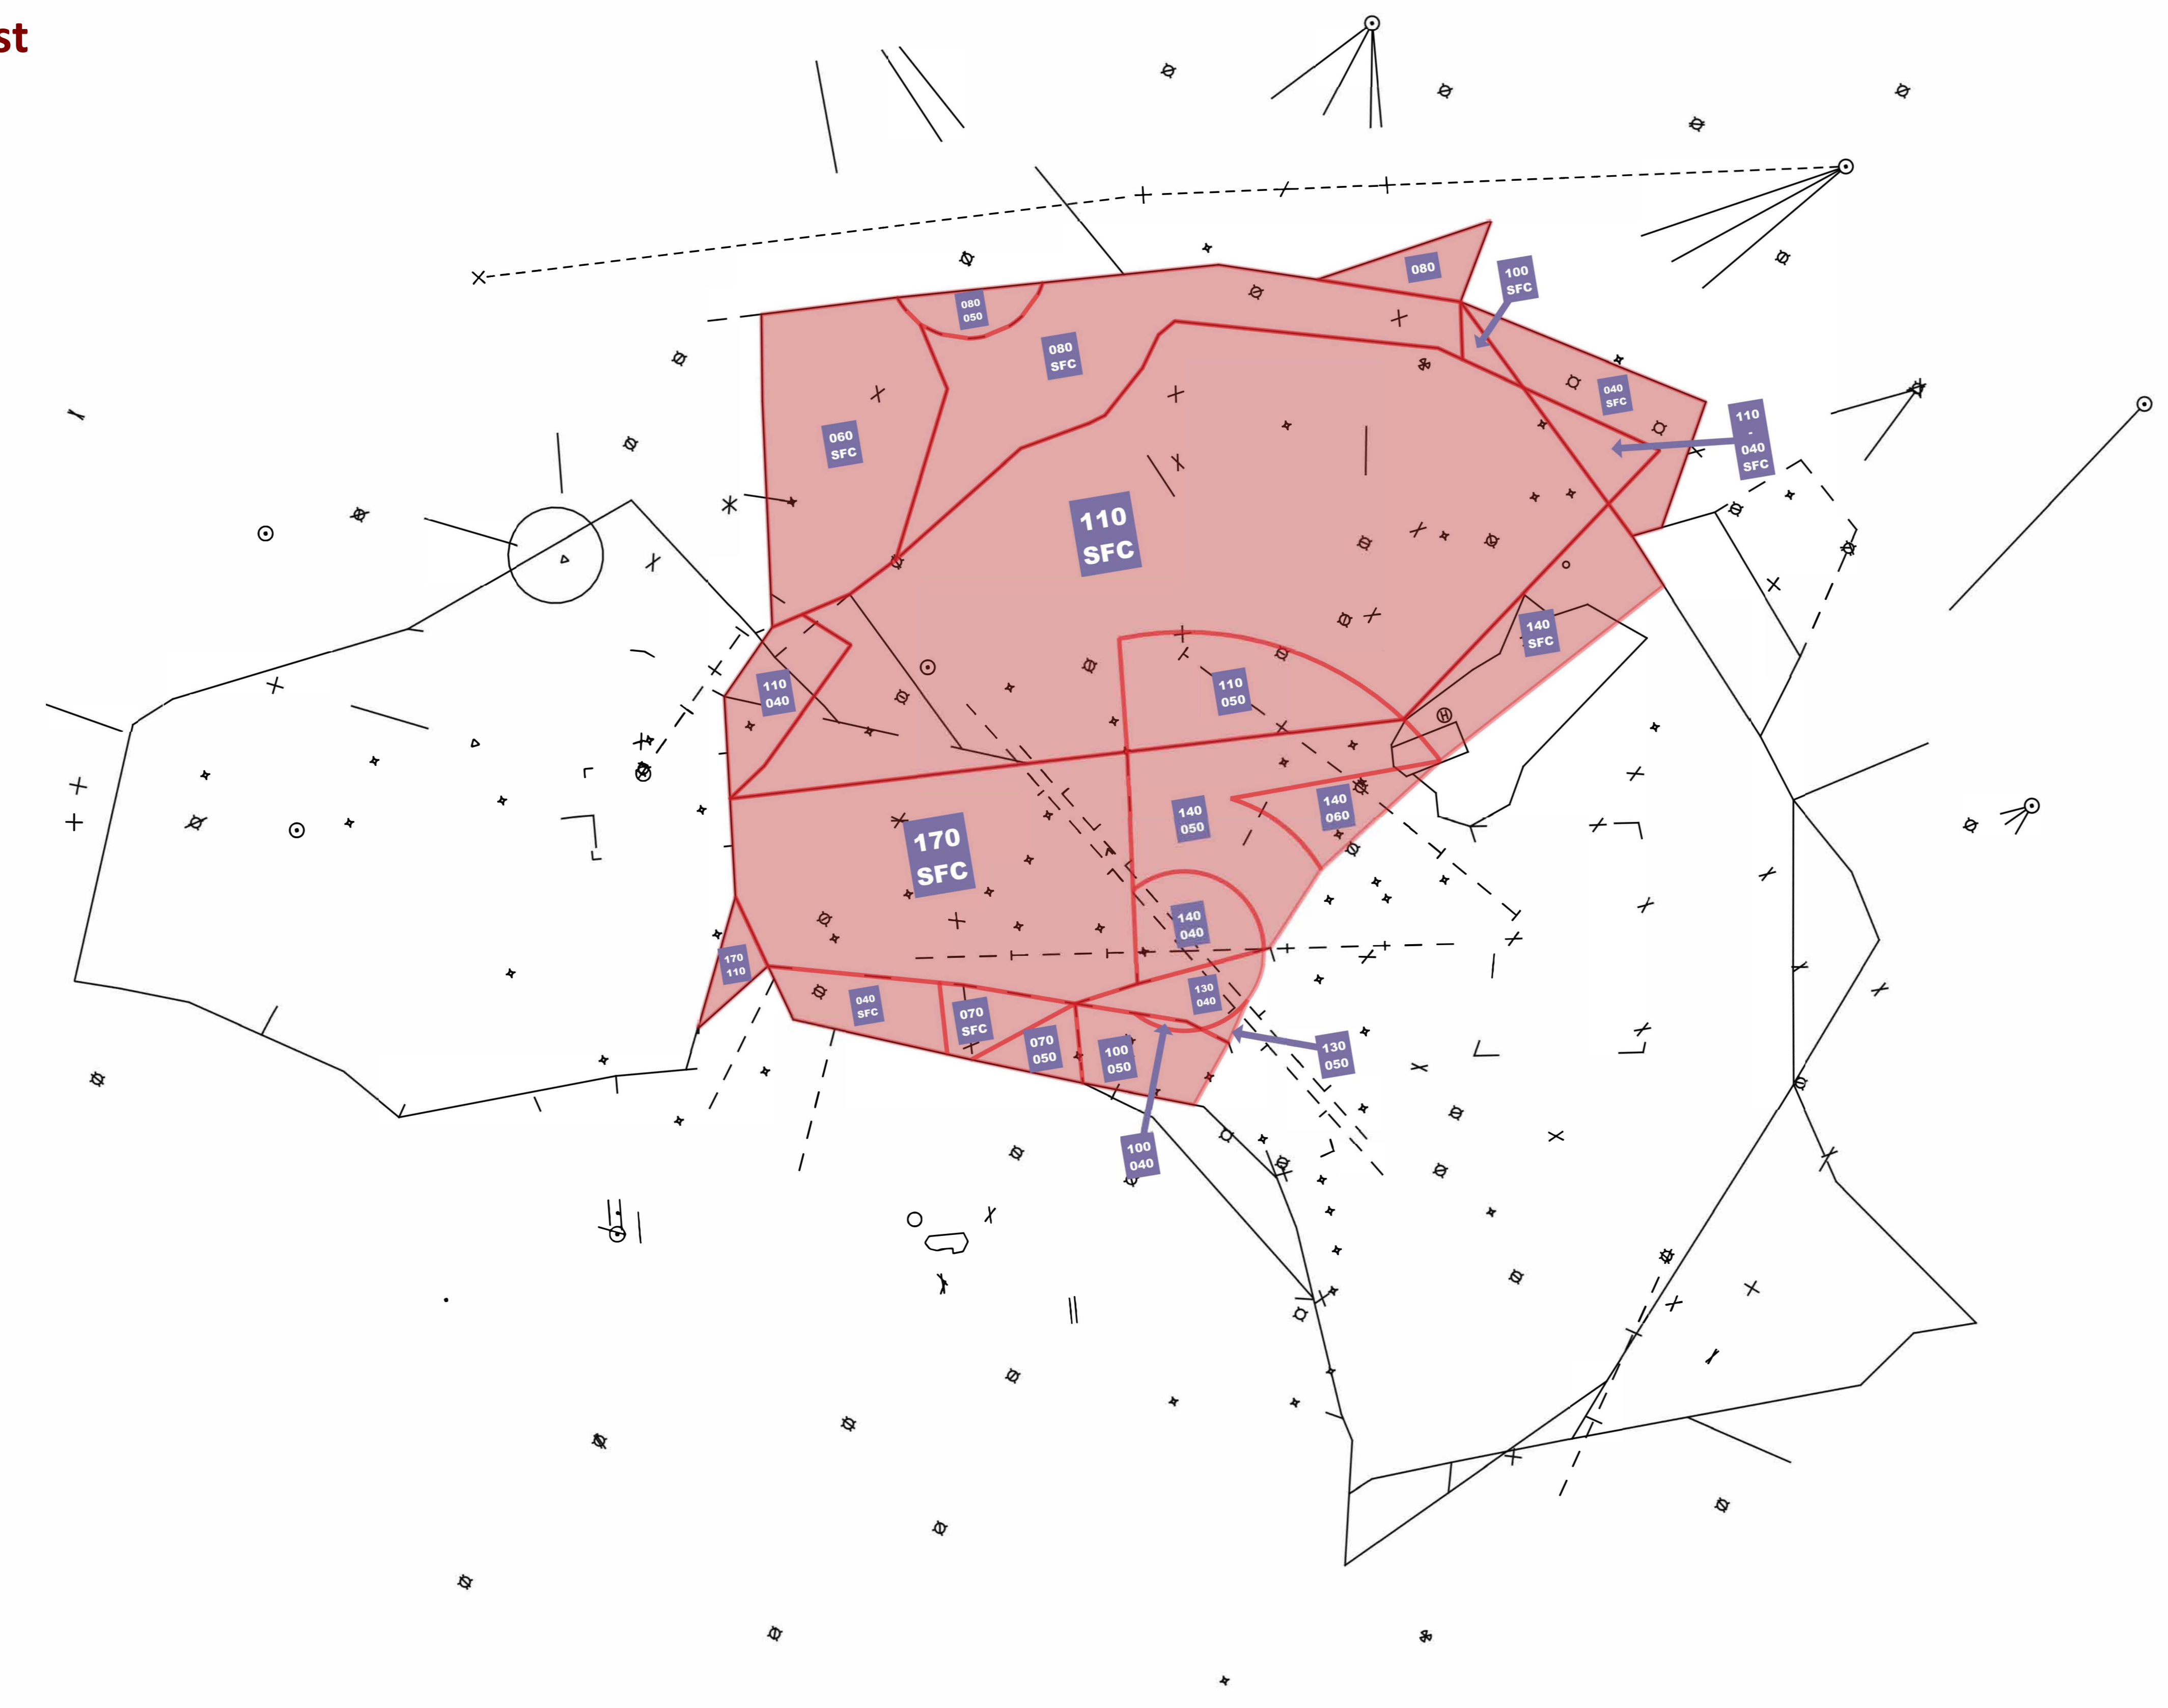

Chesapeake Area | Area Airspace Summary

vZDC-PCT-C-01 - 7 July 2025

Chesapeake Area | BUFFR (1H) | ALL

vZDC-PCT-C-01 - 7 July 2025

Chesapeake Area | BWIFS (1S) | West

vZDC-PCT-C-01 - 7 July 2025

Chesapeake Area | GRACO (1G) | East

vZDC-PCT-C-01 - 7 July 2025

Chesapeake Area | GRACO (1G) | West

vZDC-PCT-C-01 - 7 July 2025

Chesapeake Area | WOOLY (1W) | East

vZDC-PCT-C-01 - 7 July 2025

Chesapeake Area | WOOLY (1W) | West

vZDC-PCT-C-01 - 7 July 2025

Chesapeake Area | Adjacent TRACON Airspace

vZDC-PCT-C-01 - 7 July 2025

Chesapeake Area | Enroute Sectorization

vZDC-PCT-C-01 - 7 July 2025

CHP SIDs - EAST

- | | |
|-------|-------|
| CONLE | WOOLY |
| DUKPN | JERES |
| FIXET | MCRAV |
| FOXHL | HORTO |
| LINSE | |
| TERPZ | |

CHP SIDs - WEST

- CONLE
- WOOLY
- DUKPN
- JERES
- FIXET
- MCRAY
- FOXHL
- HORTO
- LINSE
- TERPZ

CHP STARs - EAST

- ANTHM
- MIIDY
- RAVNN
- TRISH
- EMI
- CLIPR
- SKILS
- DEALE

CHP STARS - WEST

- ANTHM
- MIIDY
- RAVNN
- TRISH
- EMI
- CLIPR
- SKILS
- DEALE