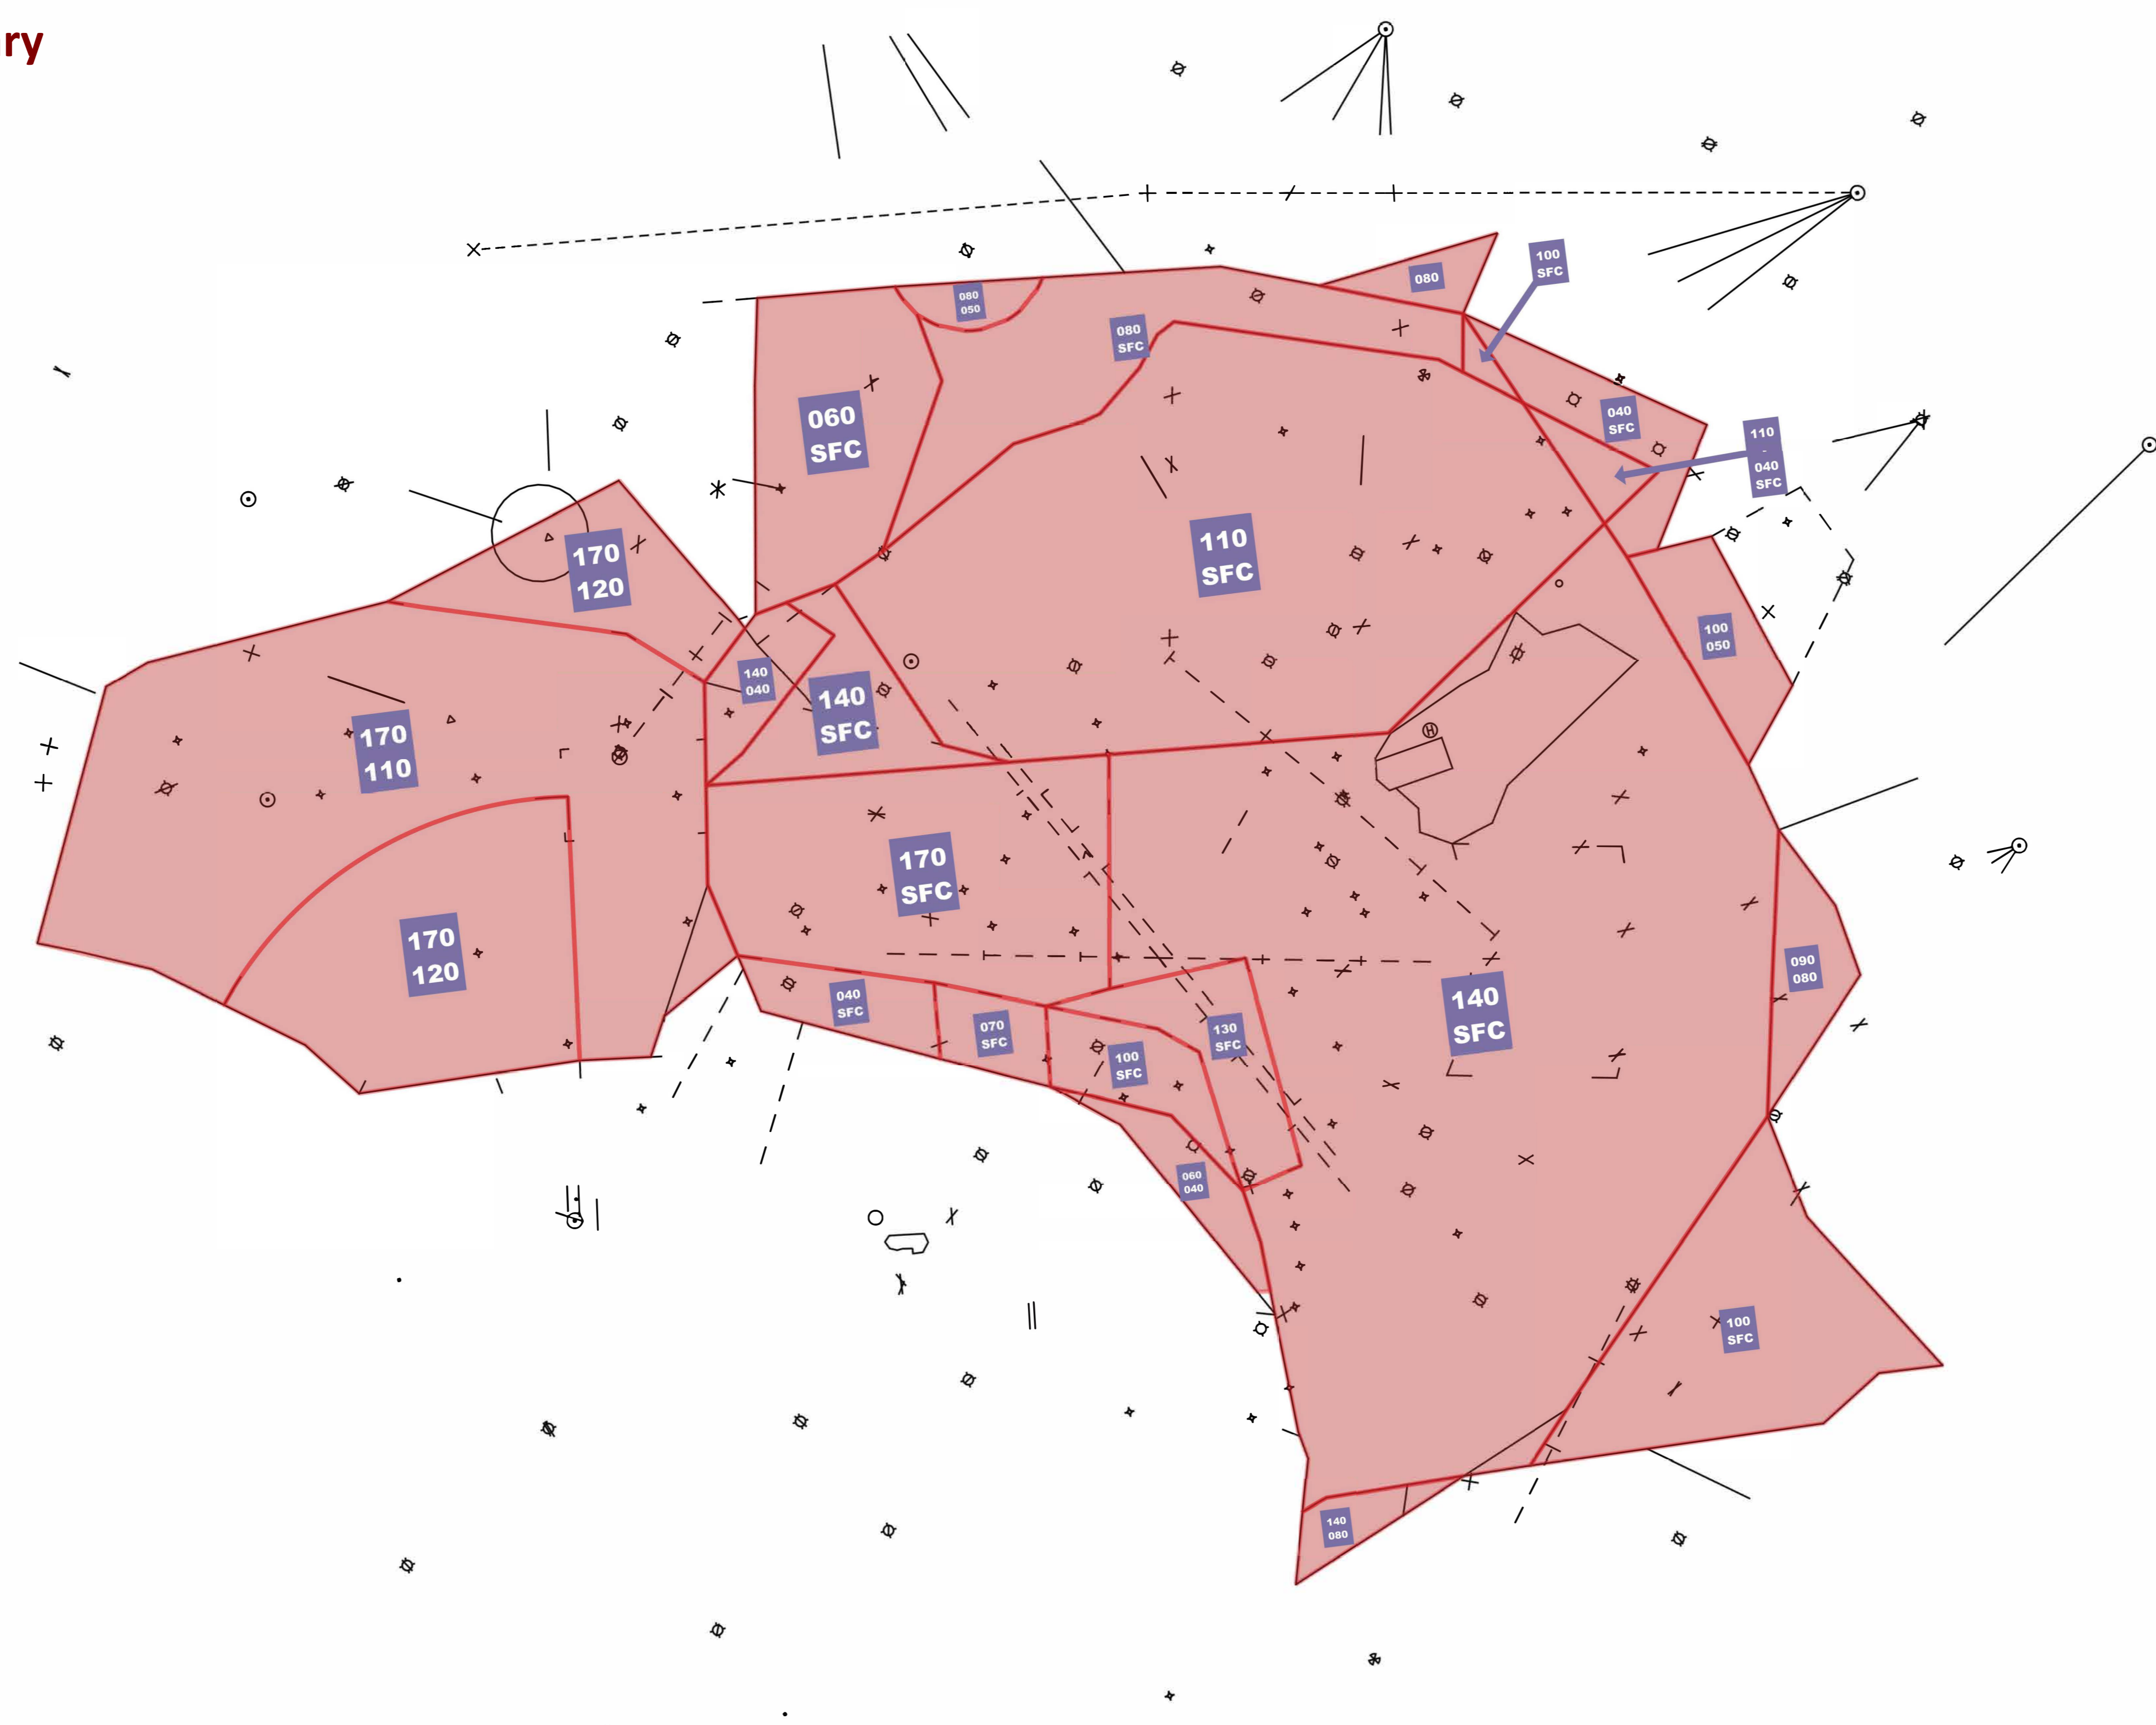

Chesapeake Area | Area Airspace Summary

vZDC-PCT-C-01 - 7 July 2025

Chesapeake Area | BUFFR (1H) | ALL

vZDC-PCT-C-01 - 7 July 2025

Chesapeake Area | BWIFS (1S) | West

vZDC-PCT-C-01 - 7 July 2025

Chesapeake Area | GRACO (1G) | East

vZDC-PCT-C-01 - 7 July 2025

Chesapeake Area | GRACO (1G) | West

vZDC-PCT-C-01 - 7 July 2025

Chesapeake Area | WOOLY (1W) | East

vZDC-PCT-C-01 - 7 July 2025

Chesapeake Area | WOOLY (1W) | West

vZDC-PCT-C-01 - 7 July 2025

Chesapeake Area | Adjacent TRACON Airspace

vZDC-PCT-C-01 - 7 July 2025

Chesapeake Area | Enroute Sectorization

vZDC-PCT-C-01 - 7 July 2025

CHP SIDs - EAST

- | | |
|-------|-------|
| CONLE | WOOLY |
| DUKPN | JERES |
| FIXET | MCRAV |
| FOXHL | HORTO |
| LINSE | |
| TERPZ | |

CHP SIDs - WEST

- CONLE
- WOOLY
- DUKPN
- JERES
- FIXET
- MCRAY
- FOXHL
- HORTO
- LINSE
- TERPZ

CHP STARs - EAST

- ANTHM
- MIIDY
- RAVNN
- TRISH
- EMI
- CLIPR
- SKILS
- DEALE

CHP STARS - WEST

- ANTHM
- MIIDY
- RAVNN
- TRISH
- EMI
- CLIPR
- SKILS
- DEALE